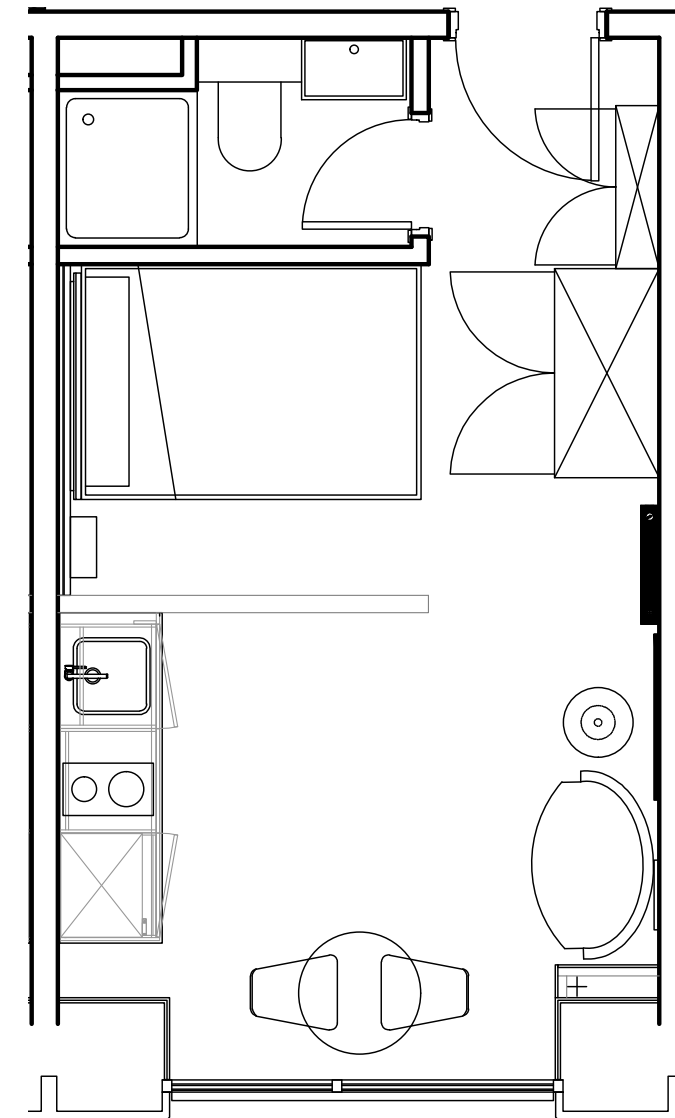

Apartment 1704

Unit type: Studio

Floor: 17th

Size: 19.5 m²

****Disclaimer** Our property images and details are for reference purposes only. The images (including computer generated images) and details of the properties (and any communal or otherwise available areas) we make available are illustrative and are representative and for guidance purposes only. Individual properties may therefore differ. All images, photographs and dimensions are not intended to be relied upon for, nor to form part of, any contract unless specifically incorporated in writing into the contract. Although we have made every effort to display and detail the properties carefully and in a way which is not misleading to you, we cannot guarantee their accuracy.**