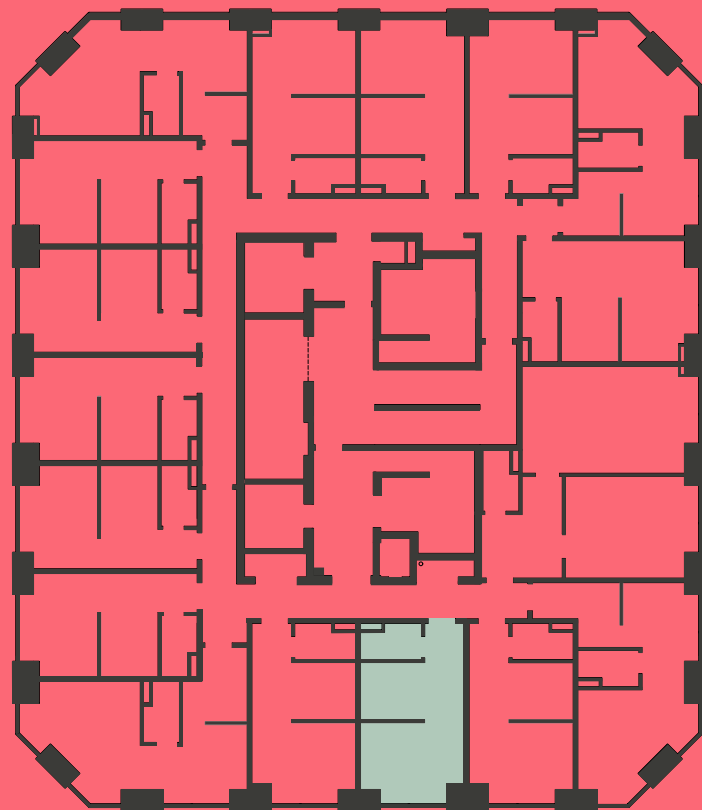

Apartment 1704

Unit type: Studio

Floor: 17th

Size: 19.5 m²

****Disclaimer** Our property images and details are for reference purposes only. The images (including computer generated images) and details of the properties (and any communal or otherwise available areas) we make available are illustrative and are representative and for guidance purposes only. Individual properties may therefore differ. All images, photographs and dimensions are not intended to be relied upon for, nor to form part of, any contract unless specifically incorporated in writing into the contract. Although we have made every effort to display and detail the properties carefully and in a way which is not misleading to you, we cannot guarantee their accuracy.**