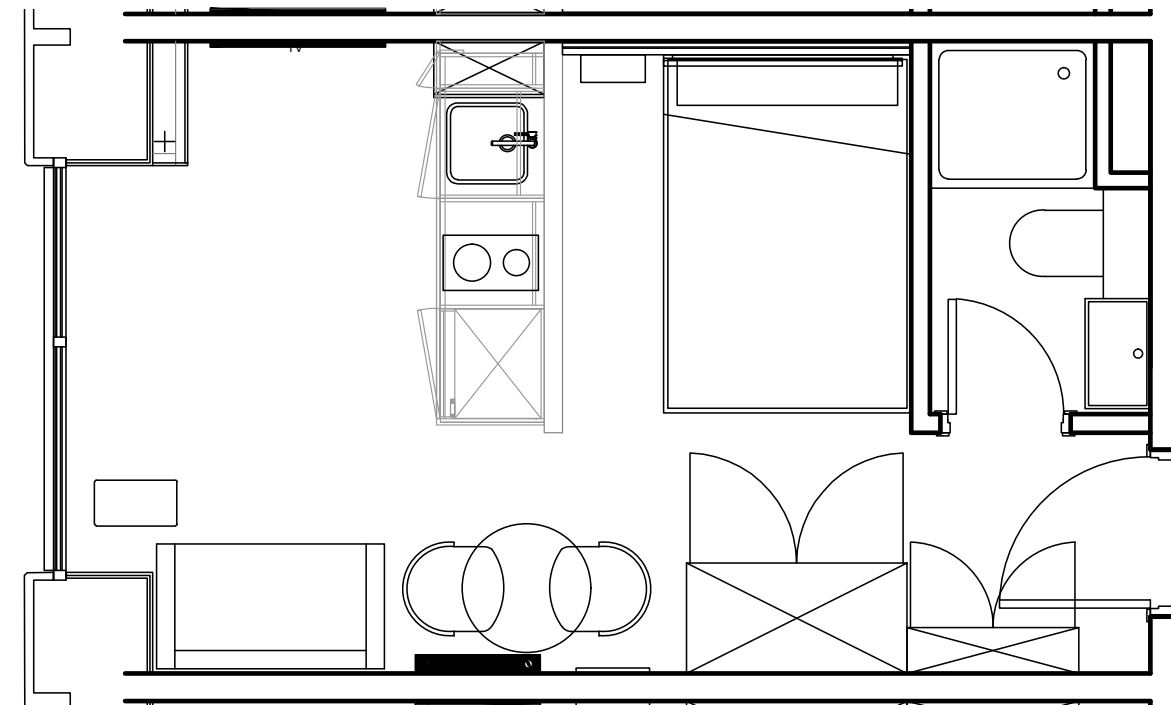

City Co-Living Newcastle

Apartment 1708

Unit type: Studio

Floor: 17th

Size: 19 m²

Disclaimer Our property images and details are for reference purposes only. The images (including computer generated images) and details of the properties (and any communal or otherwise available areas) we make available are illustrative and are representative and for guidance purposes only. Individual properties may therefore differ. All images, photographs and dimensions are not intended to be relied upon for, nor to form part of, any contract unless specifically incorporated in writing into the contract. Although we have made every effort to display and detail the properties carefully and in a way which is not misleading to you, we cannot guarantee their accuracy.