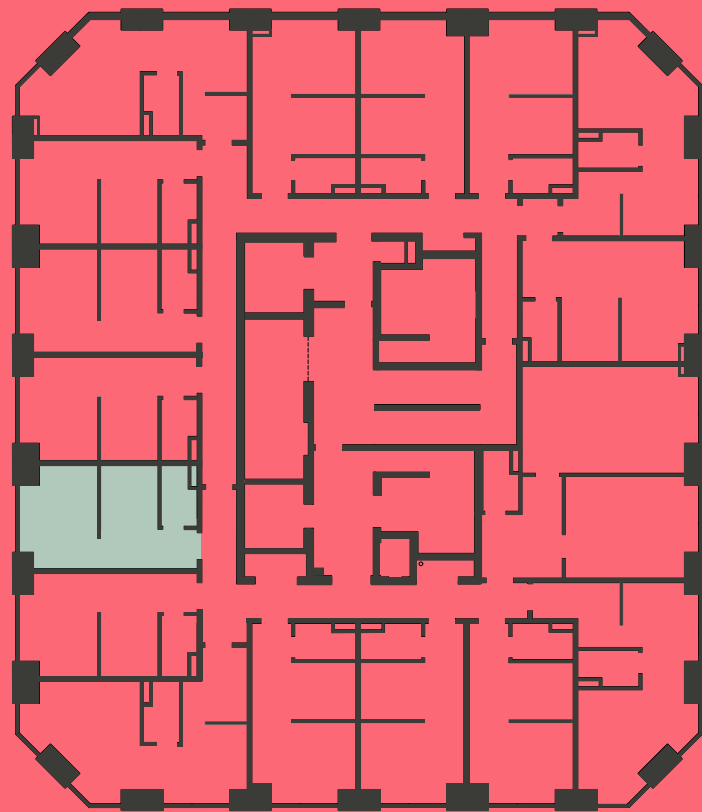

City Co-Living Newcastle

Apartment 1708

Unit type: Studio

Floor: 17th

Size: 19 m²

Disclaimer Our property images and details are for reference purposes only. The images (including computer generated images) and details of the properties (and any communal or otherwise available areas) we make available are illustrative and are representative and for guidance purposes only. Individual properties may therefore differ. All images, photographs and dimensions are not intended to be relied upon for, nor to form part of, any contract unless specifically incorporated in writing into the contract. Although we have made every effort to display and detail the properties carefully and in a way which is not misleading to you, we cannot guarantee their accuracy.