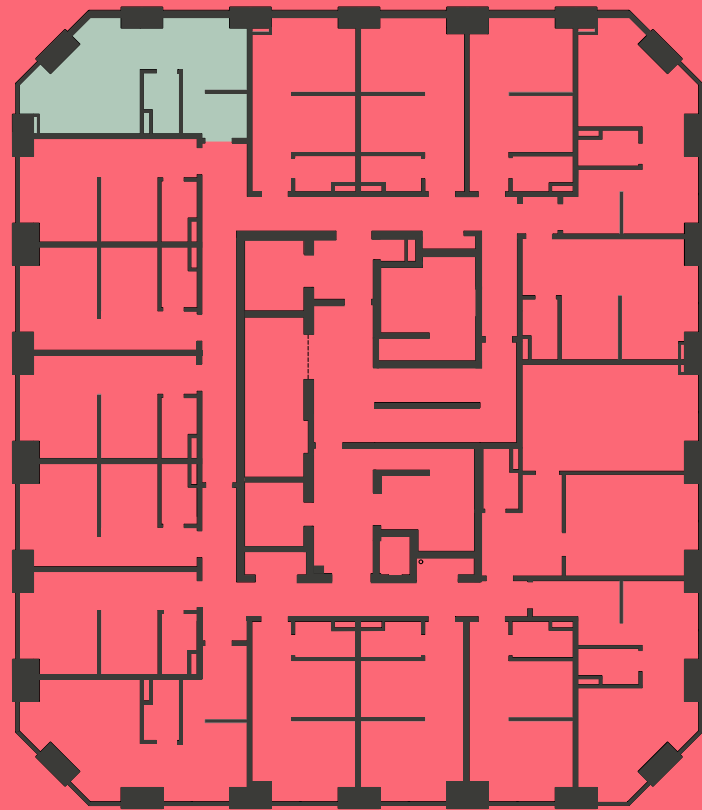

## Apartment 1712

Unit type: Studio

Floor: 17th

Size: 23 m<sup>2</sup>

\*\*Disclaimer Our property images and details are for reference purposes only. The images (including computer generated images) and details of the properties (and any communal or otherwise available areas) we make available are illustrative and are representative and for guidance purposes only. Individual properties may therefore differ. All images, photographs and dimensions are not intended to be relied upon for, nor to form part of, any contract unless specifically incorporated in writing into the contract. Although we have made every effort to display and detail the properties carefully and in a way which is not misleading to you, we cannot guarantee their accuracy.\*\*