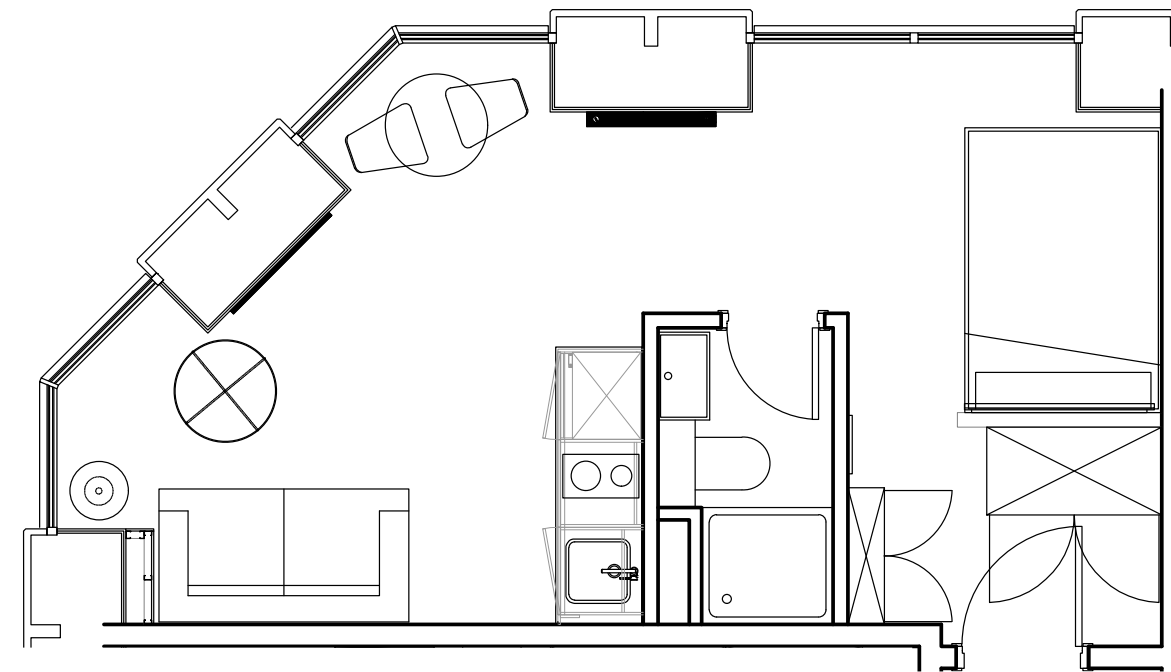

## Apartment 1712

Unit type: Studio

Floor: 17th

Size: 23 m<sup>2</sup>

\*\*Disclaimer Our property images and details are for reference purposes only. The images (including computer generated images) and details of the properties (and any communal or otherwise available areas) we make available are illustrative and are representative and for guidance purposes only. Individual properties may therefore differ. All images, photographs and dimensions are not intended to be relied upon for, nor to form part of, any contract unless specifically incorporated in writing into the contract. Although we have made every effort to display and detail the properties carefully and in a way which is not misleading to you, we cannot guarantee their accuracy.\*\*