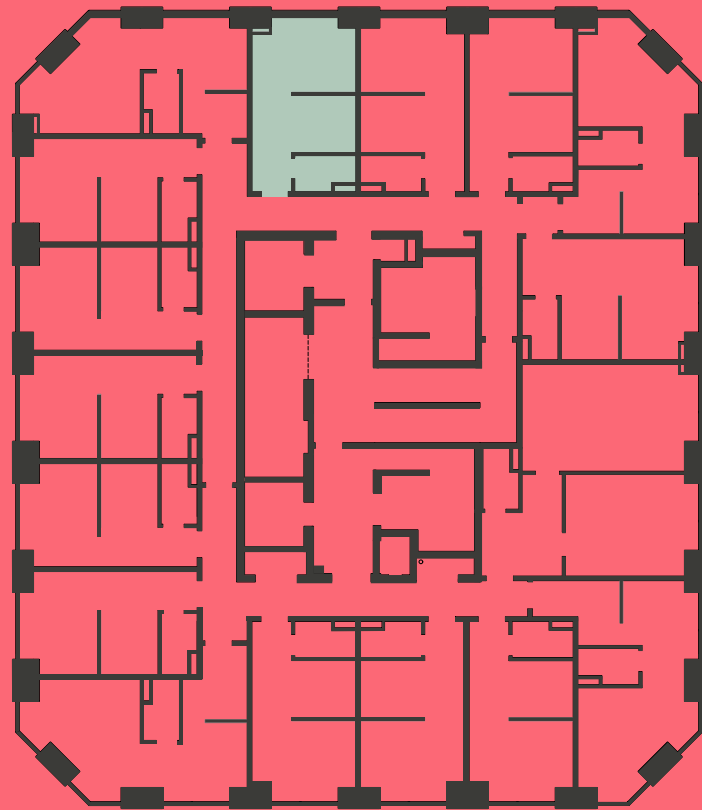

Apartment 1713

Unit type: Studio

Floor: 17th

Size: 19 m²

****Disclaimer** Our property images and details are for reference purposes only. The images (including computer generated images) and details of the properties (and any communal or otherwise available areas) we make available are illustrative and are representative and for guidance purposes only. Individual properties may therefore differ. All images, photographs and dimensions are not intended to be relied upon for, nor to form part of, any contract unless specifically incorporated in writing into the contract. Although we have made every effort to display and detail the properties carefully and in a way which is not misleading to you, we cannot guarantee their accuracy.**