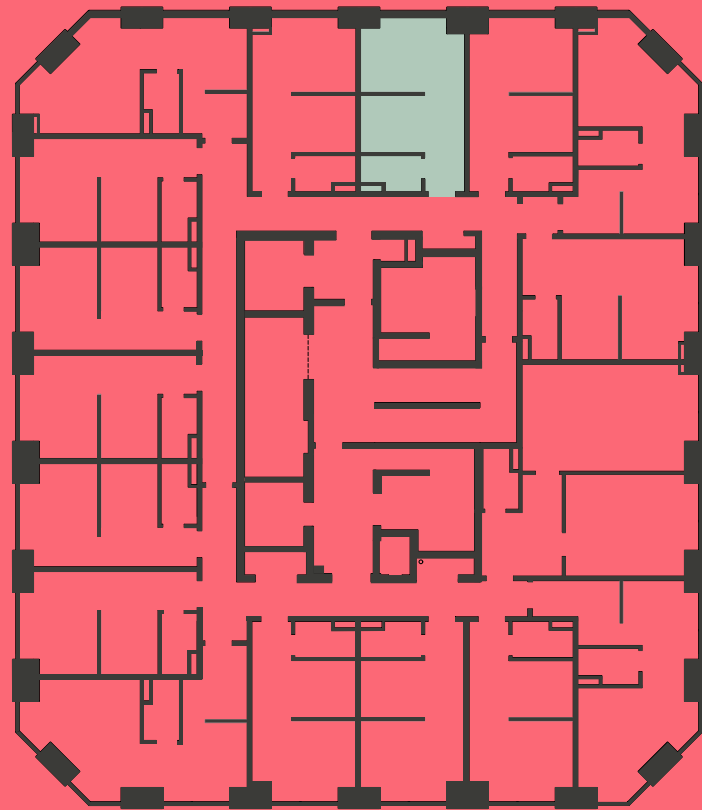

Apartment 1714

Unit type: Studio

Floor: 17th

Size: 19 m²

****Disclaimer** Our property images and details are for reference purposes only. The images (including computer generated images) and details of the properties (and any communal or otherwise available areas) we make available are illustrative and are representative and for guidance purposes only. Individual properties may therefore differ. All images, photographs and dimensions are not intended to be relied upon for, nor to form part of, any contract unless specifically incorporated in writing into the contract. Although we have made every effort to display and detail the properties carefully and in a way which is not misleading to you, we cannot guarantee their accuracy.**