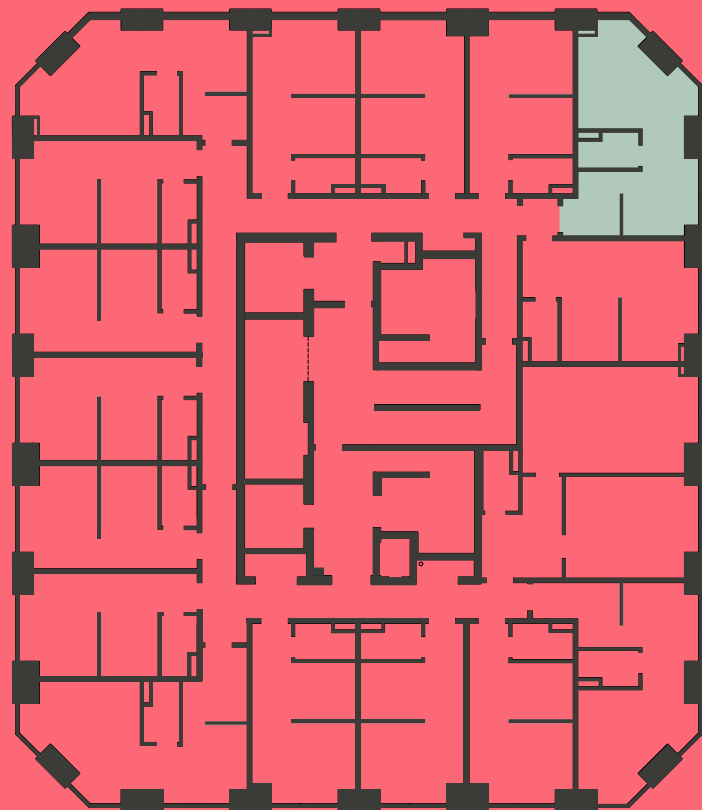

## Apartment 1716

Unit type: Studio

Floor: 17th

Size: 23 m<sup>2</sup>

\*\*Disclaimer Our property images and details are for reference purposes only. The images (including computer generated images) and details of the properties (and any communal or otherwise available areas) we make available are illustrative and are representative and for guidance purposes only. Individual properties may therefore differ. All images, photographs and dimensions are not intended to be relied upon for, nor to form part of, any contract unless specifically incorporated in writing into the contract. Although we have made every effort to display and detail the properties carefully and in a way which is not misleading to you, we cannot guarantee their accuracy.\*\*