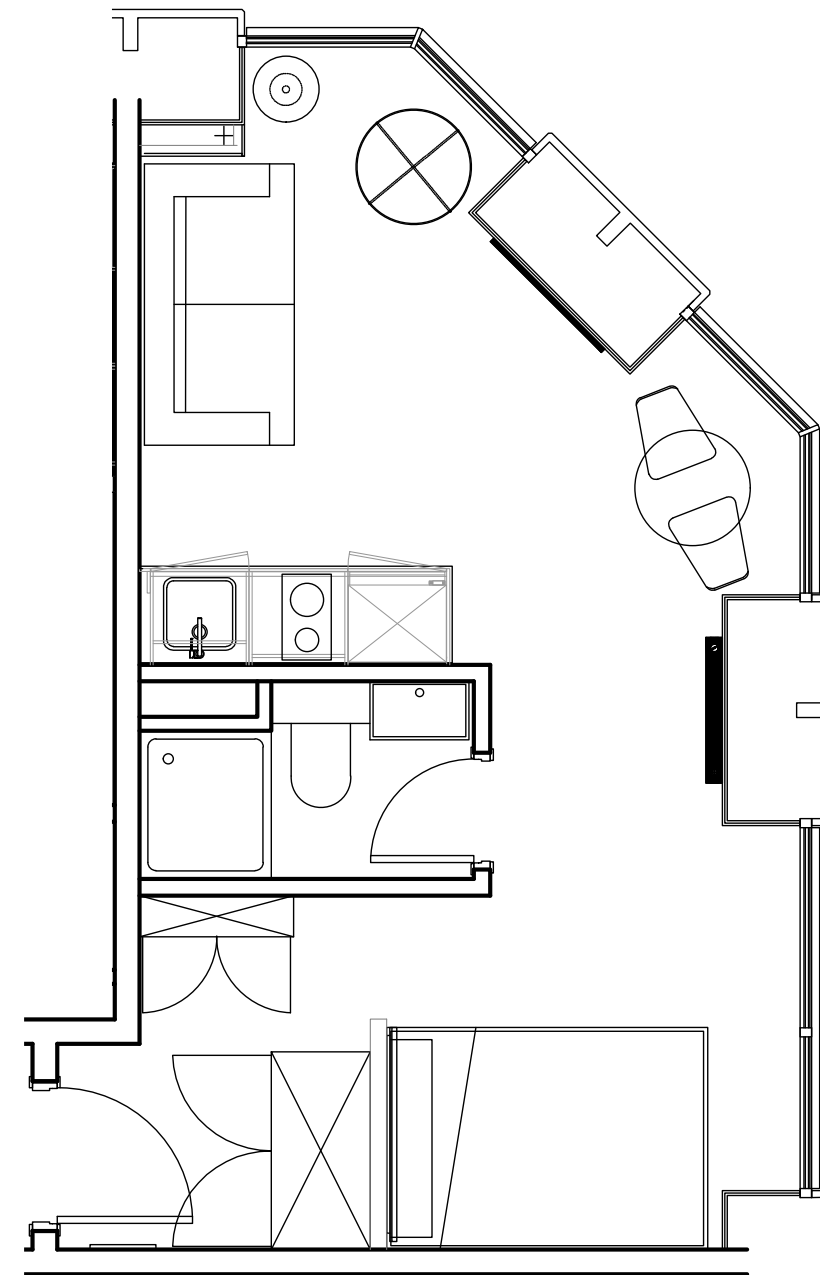

## Apartment 1716

Unit type: Studio

Floor: 17th

Size: 23 m<sup>2</sup>

\*\*Disclaimer Our property images and details are for reference purposes only. The images (including computer generated images) and details of the properties (and any communal or otherwise available areas) we make available are illustrative and are representative and for guidance purposes only. Individual properties may therefore differ. All images, photographs and dimensions are not intended to be relied upon for, nor to form part of, any contract unless specifically incorporated in writing into the contract. Although we have made every effort to display and detail the properties carefully and in a way which is not misleading to you, we cannot guarantee their accuracy.\*\*