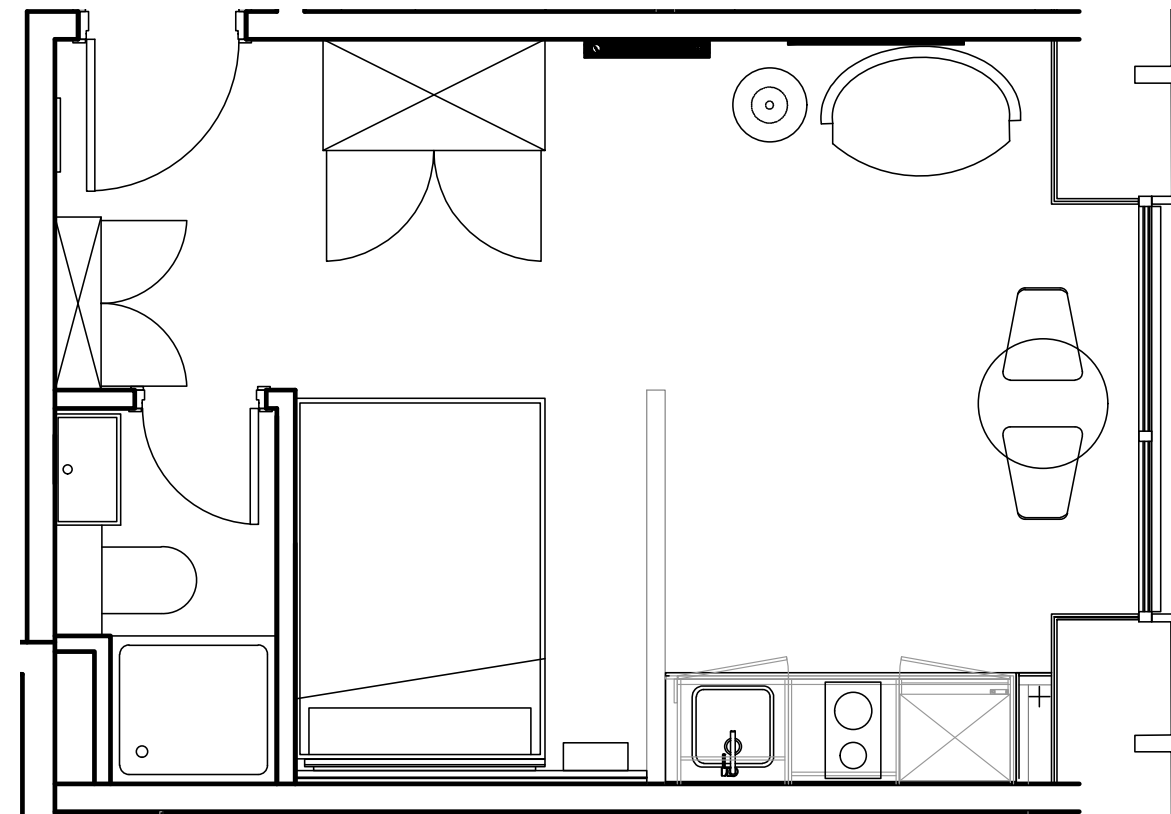

**Apartment 1717**

Unit type: Studio

Floor: 17th

Size: 23 m<sup>2</sup>

\*\*Disclaimer Our property images and details are for reference purposes only. The images (including computer generated images) and details of the properties (and any communal or otherwise available areas) we make available are illustrative and are representative and for guidance purposes only. Individual properties may therefore differ. All images, photographs and dimensions are not intended to be relied upon for, nor to form part of, any contract unless specifically incorporated in writing into the contract. Although we have made every effort to display and detail the properties carefully and in a way which is not misleading to you, we cannot guarantee their accuracy.\*\*