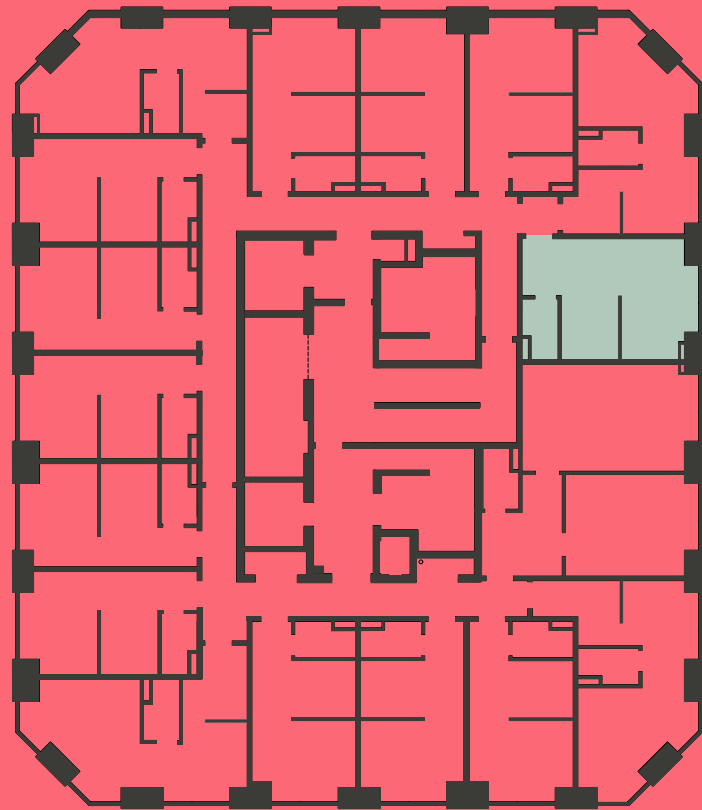

**Apartment 1717**

Unit type: Studio

Floor: 17th

Size: 23 m<sup>2</sup>

\*\*Disclaimer Our property images and details are for reference purposes only. The images (including computer generated images) and details of the properties (and any communal or otherwise available areas) we make available are illustrative and are representative and for guidance purposes only. Individual properties may therefore differ. All images, photographs and dimensions are not intended to be relied upon for, nor to form part of, any contract unless specifically incorporated in writing into the contract. Although we have made every effort to display and detail the properties carefully and in a way which is not misleading to you, we cannot guarantee their accuracy.\*\*