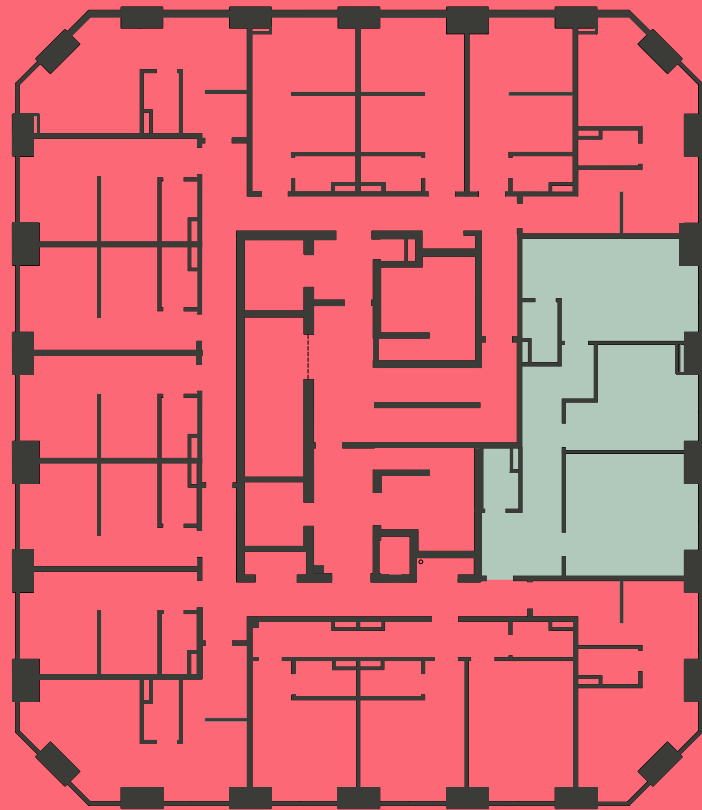

City Co-Living Newcastle

Apartment 401

Unit type: 2 bed

Floor: 4th

Size: 68.5 m²

Disclaimer Our property images and details are for reference purposes only. The images (including computer generated images) and details of the properties (and any communal or otherwise available areas) we make available are illustrative and are representative and for guidance purposes only. Individual properties may therefore differ. All images, photographs and dimensions are not intended to be relied upon for, nor to form part of, any contract unless specifically incorporated in writing into the contract. Although we have made every effort to display and detail the properties carefully and in a way which is not misleading to you, we cannot guarantee their accuracy.