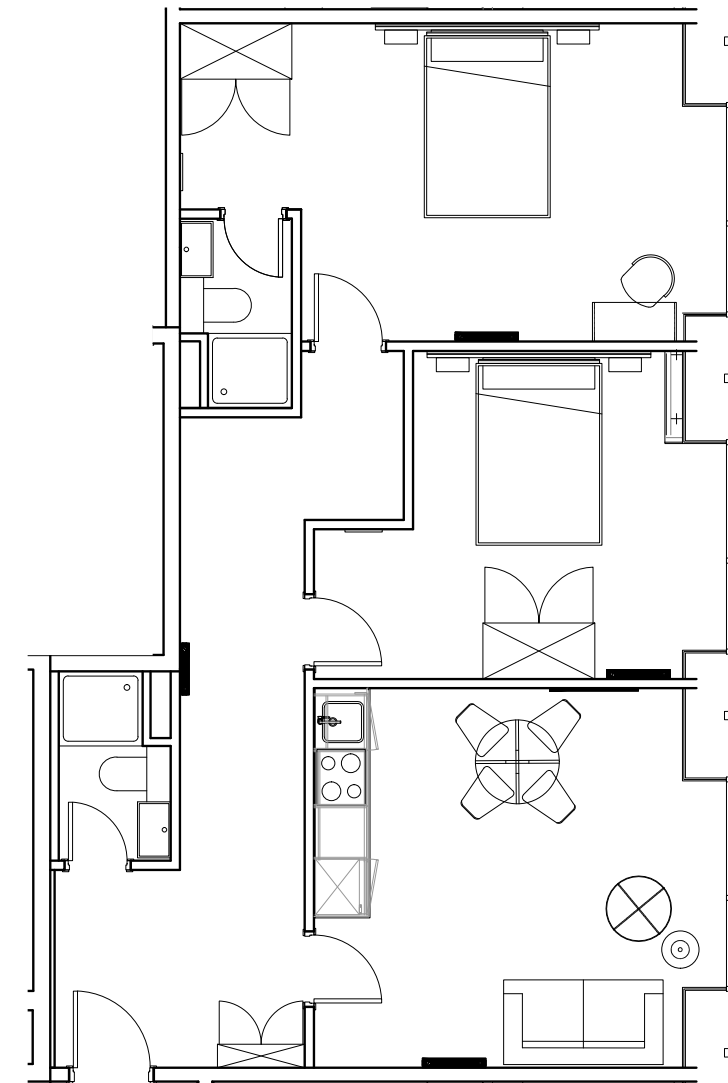

City Co-Living Newcastle

Apartment 401

Unit type: 2 bed

Floor: 4th

Size: 68.5 m²

Disclaimer Our property images and details are for reference purposes only. The images (including computer generated images) and details of the properties (and any communal or otherwise available areas) we make available are illustrative and are representative and for guidance purposes only. Individual properties may therefore differ. All images, photographs and dimensions are not intended to be relied upon for, nor to form part of, any contract unless specifically incorporated in writing into the contract. Although we have made every effort to display and detail the properties carefully and in a way which is not misleading to you, we cannot guarantee their accuracy.