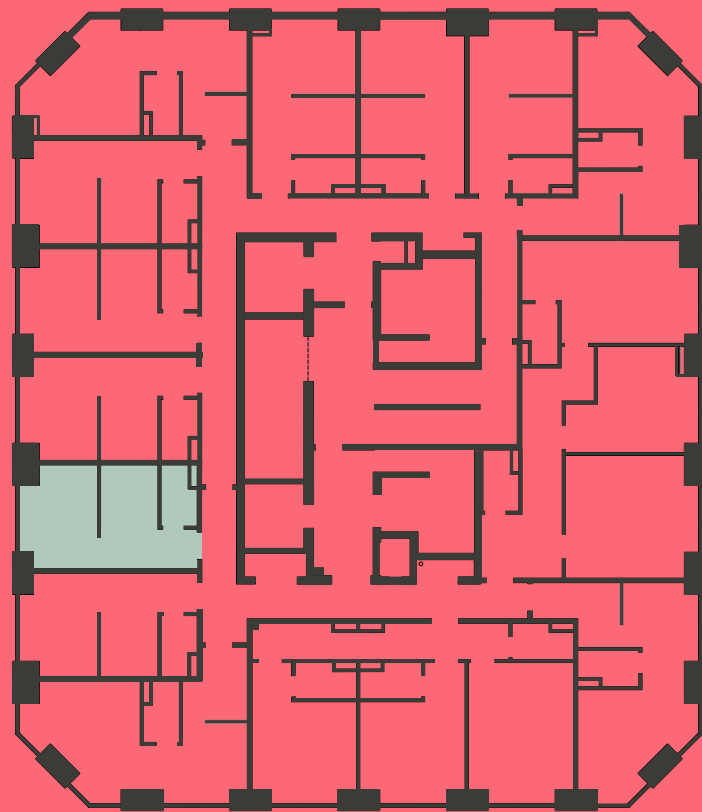

City Co-Living Newcastle

Apartment 406

Unit type: Studio

Floor: 4th

Size: 19 m²

Disclaimer Our property images and details are for reference purposes only. The images (including computer generated images) and details of the properties (and any communal or otherwise available areas) we make available are illustrative and are representative and for guidance purposes only. Individual properties may therefore differ. All images, photographs and dimensions are not intended to be relied upon for, nor to form part of, any contract unless specifically incorporated in writing into the contract. Although we have made every effort to display and detail the properties carefully and in a way which is not misleading to you, we cannot guarantee their accuracy.