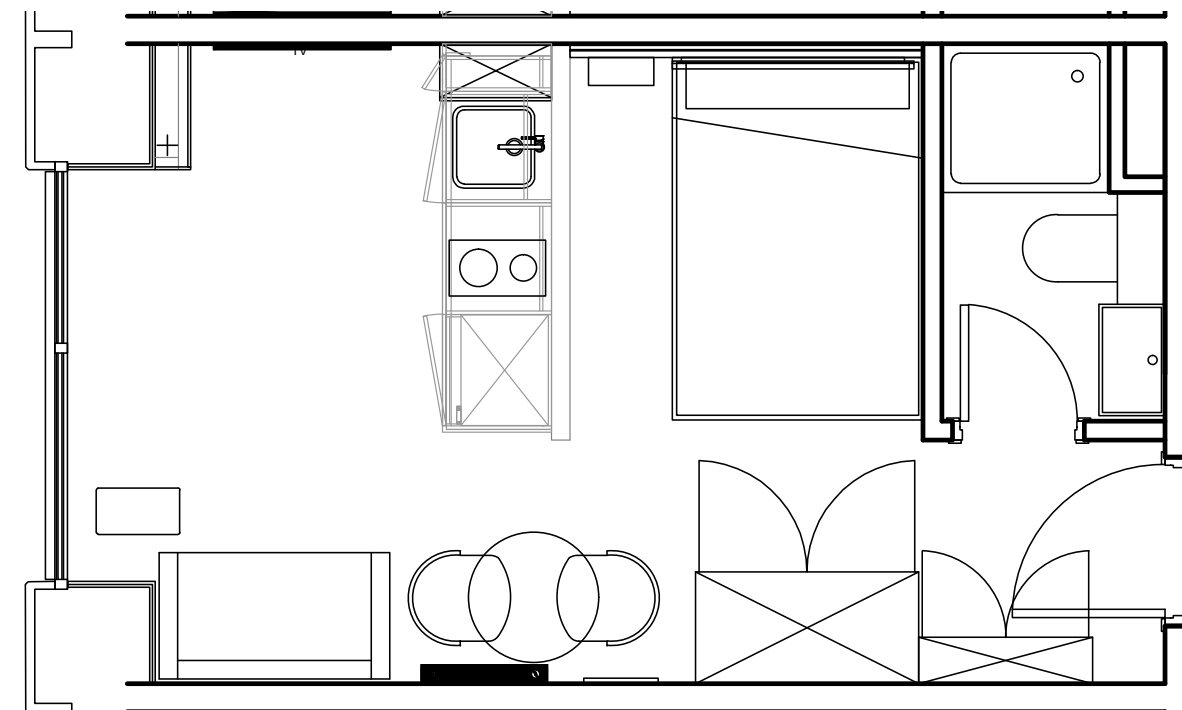

City Co-Living Newcastle

Apartment 406

Unit type: Studio

Floor: 4th

Size: 19 m²

Disclaimer Our property images and details are for reference purposes only. The images (including computer generated images) and details of the properties (and any communal or otherwise available areas) we make available are illustrative and are representative and for guidance purposes only. Individual properties may therefore differ. All images, photographs and dimensions are not intended to be relied upon for, nor to form part of, any contract unless specifically incorporated in writing into the contract. Although we have made every effort to display and detail the properties carefully and in a way which is not misleading to you, we cannot guarantee their accuracy.