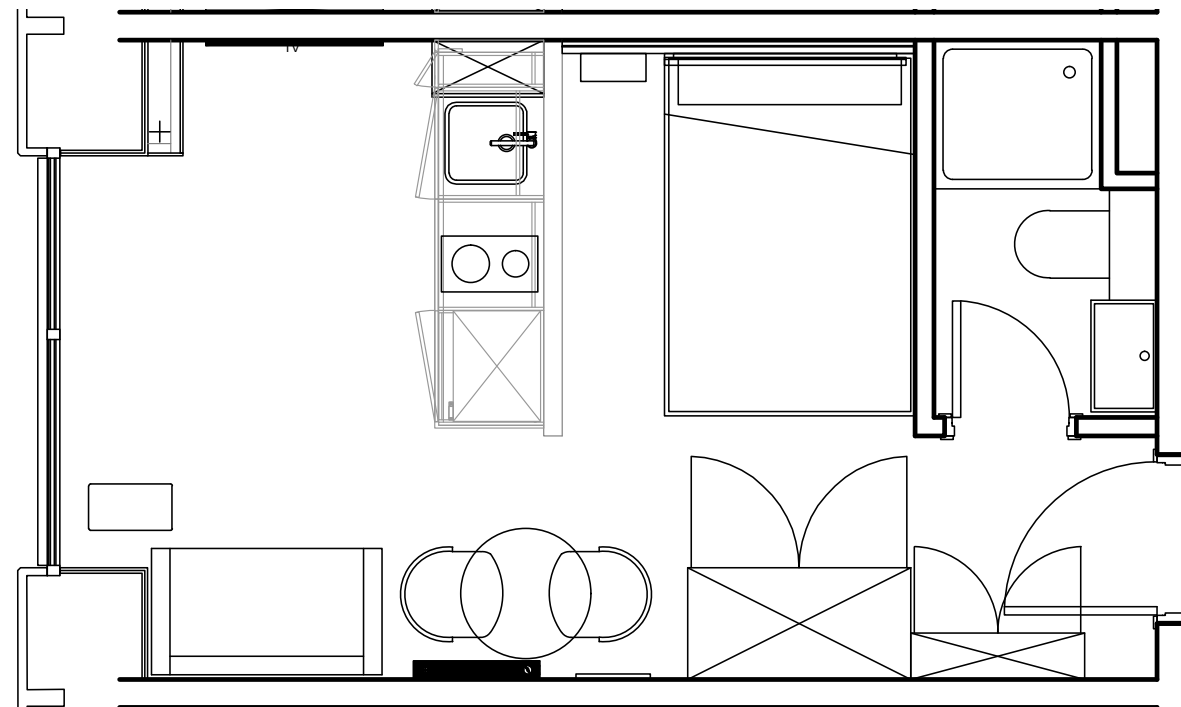

City Co-Living Newcastle

Apartment 408

Unit type: Studio

Floor: 4th

Size: 19 m²

Disclaimer Our property images and details are for reference purposes only. The images (including computer generated images) and details of the properties (and any communal or otherwise available areas) we make available are illustrative and are representative and for guidance purposes only. Individual properties may therefore differ. All images, photographs and dimensions are not intended to be relied upon for, nor to form part of, any contract unless specifically incorporated in writing into the contract. Although we have made every effort to display and detail the properties carefully and in a way which is not misleading to you, we cannot guarantee their accuracy.