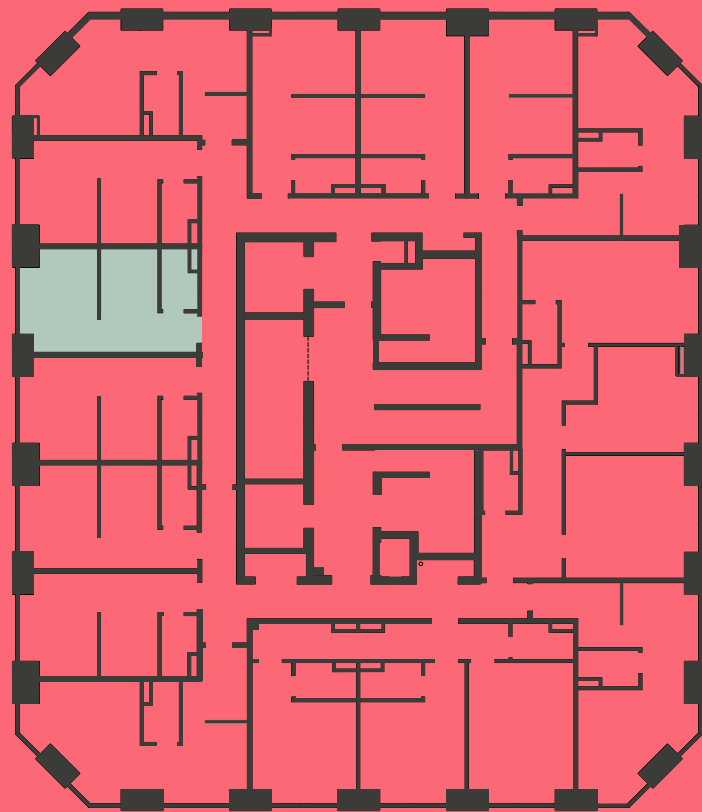

City Co-Living Newcastle

Apartment 408

Unit type: Studio

Floor: 4th

Size: 19 m²

Disclaimer Our property images and details are for reference purposes only. The images (including computer generated images) and details of the properties (and any communal or otherwise available areas) we make available are illustrative and are representative and for guidance purposes only. Individual properties may therefore differ. All images, photographs and dimensions are not intended to be relied upon for, nor to form part of, any contract unless specifically incorporated in writing into the contract. Although we have made every effort to display and detail the properties carefully and in a way which is not misleading to you, we cannot guarantee their accuracy.