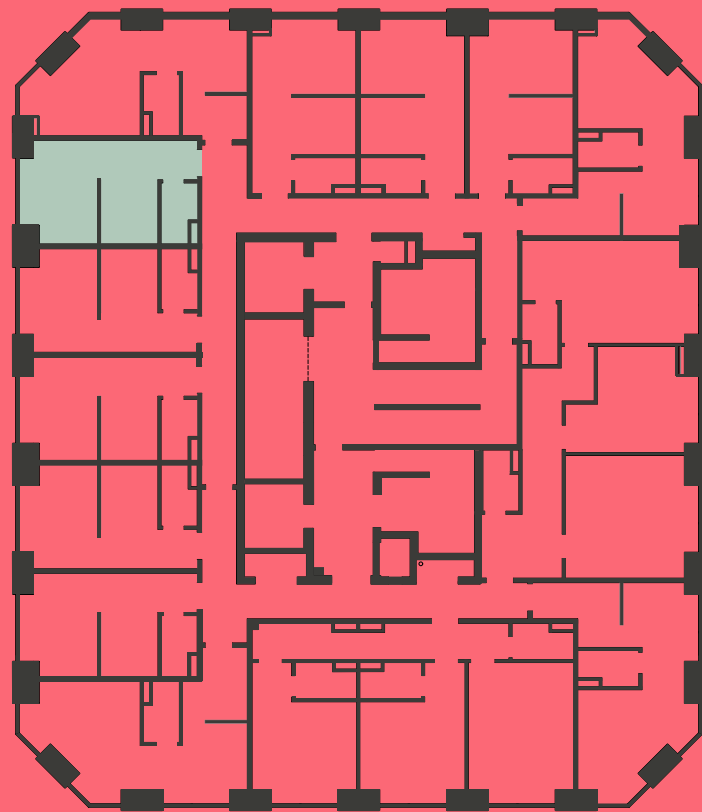

City Co-Living Newcastle

Apartment 409

Unit type: Studio

Floor: 4th

Size: 19 m²

Disclaimer Our property images and details are for reference purposes only. The images (including computer generated images) and details of the properties (and any communal or otherwise available areas) we make available are illustrative and are representative and for guidance purposes only. Individual properties may therefore differ. All images, photographs and dimensions are not intended to be relied upon for, nor to form part of, any contract unless specifically incorporated in writing into the contract. Although we have made every effort to display and detail the properties carefully and in a way which is not misleading to you, we cannot guarantee their accuracy.