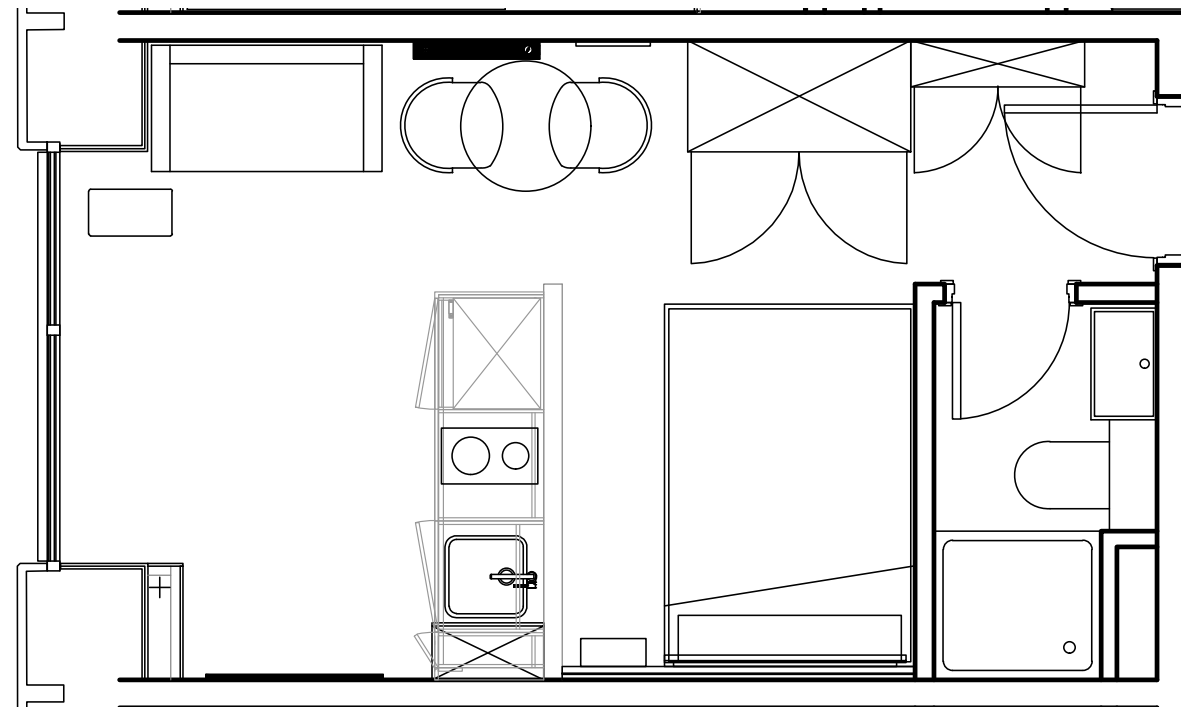

City Co-Living Newcastle

Apartment 409

Unit type: Studio

Floor: 4th

Size: 19 m²

Disclaimer Our property images and details are for reference purposes only. The images (including computer generated images) and details of the properties (and any communal or otherwise available areas) we make available are illustrative and are representative and for guidance purposes only. Individual properties may therefore differ. All images, photographs and dimensions are not intended to be relied upon for, nor to form part of, any contract unless specifically incorporated in writing into the contract. Although we have made every effort to display and detail the properties carefully and in a way which is not misleading to you, we cannot guarantee their accuracy.