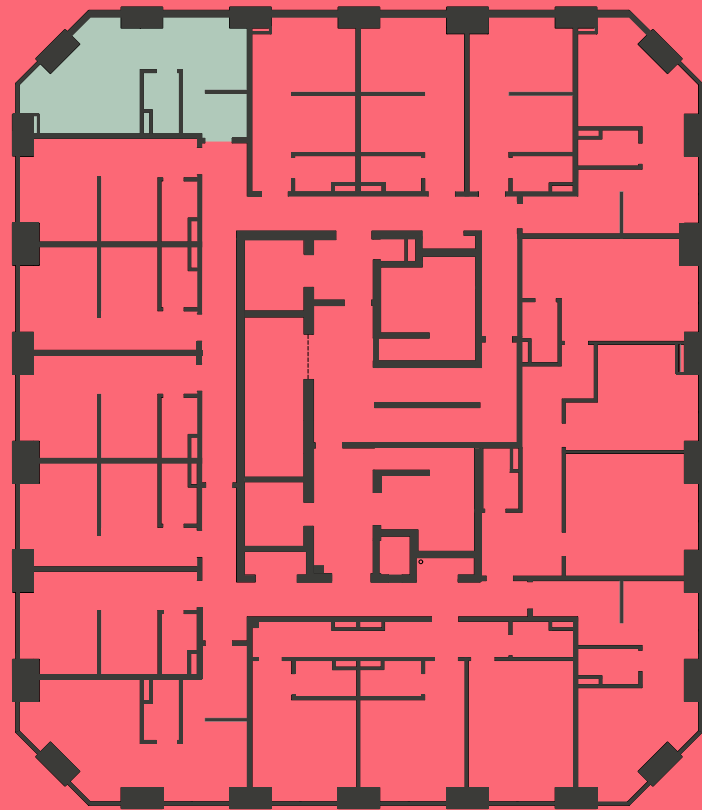

City Co-Living Newcastle

Apartment 410

Unit type: Studio

Floor: 4th

Size: 23 m²

Disclaimer Our property images and details are for reference purposes only. The images (including computer generated images) and details of the properties (and any communal or otherwise available areas) we make available are illustrative and are representative and for guidance purposes only. Individual properties may therefore differ. All images, photographs and dimensions are not intended to be relied upon for, nor to form part of, any contract unless specifically incorporated in writing into the contract. Although we have made every effort to display and detail the properties carefully and in a way which is not misleading to you, we cannot guarantee their accuracy.