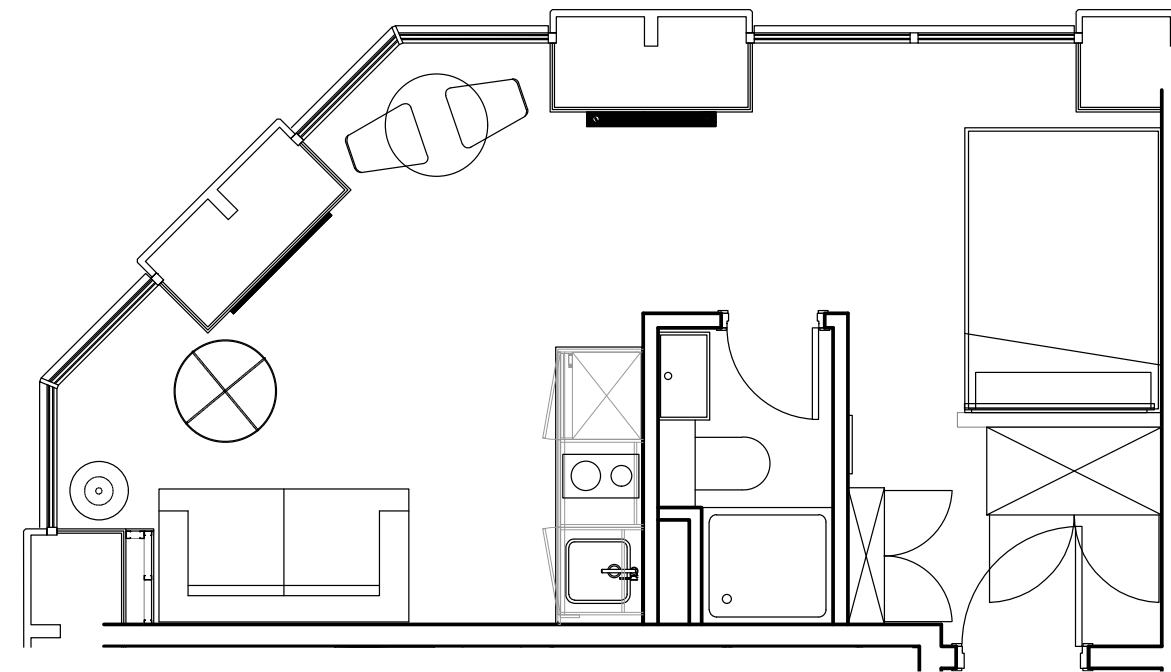

City Co-Living Newcastle

Apartment 410

Unit type: Studio

Floor: 4th

Size: 23 m²

Disclaimer Our property images and details are for reference purposes only. The images (including computer generated images) and details of the properties (and any communal or otherwise available areas) we make available are illustrative and are representative and for guidance purposes only. Individual properties may therefore differ. All images, photographs and dimensions are not intended to be relied upon for, nor to form part of, any contract unless specifically incorporated in writing into the contract. Although we have made every effort to display and detail the properties carefully and in a way which is not misleading to you, we cannot guarantee their accuracy.