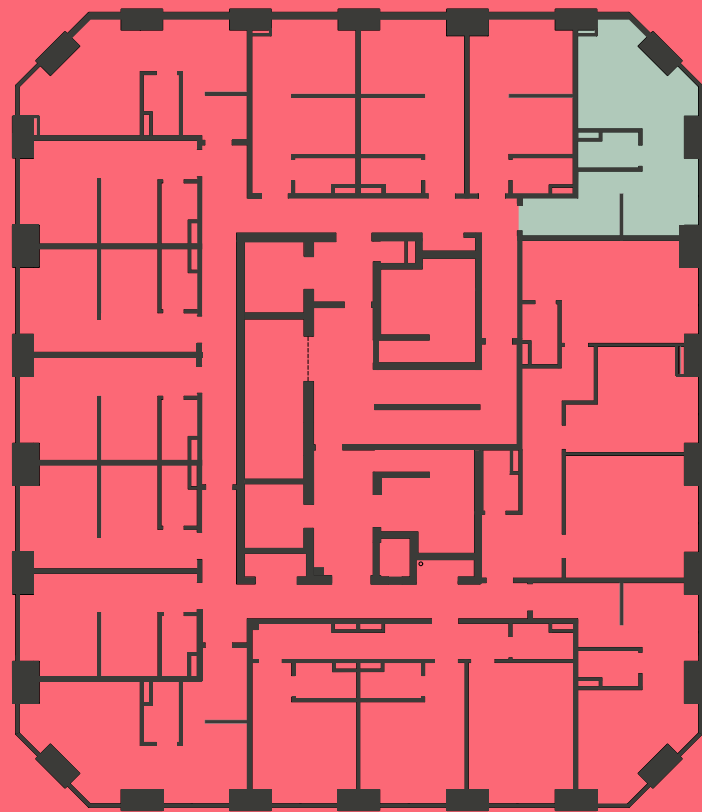

**Apartment 414**

Unit type: Studio

Floor: 4th

Size: 23 m<sup>2</sup>

**\*\*Disclaimer** Our property images and details are for reference purposes only. The images (including computer generated images) and details of the properties (and any communal or otherwise available areas) we make available are illustrative and are representative and for guidance purposes only. Individual properties may therefore differ. All images, photographs and dimensions are not intended to be relied upon for, nor to form part of, any contract unless specifically incorporated in writing into the contract. Although we have made every effort to display and detail the properties carefully and in a way which is not misleading to you, we cannot guarantee their accuracy.\*\*