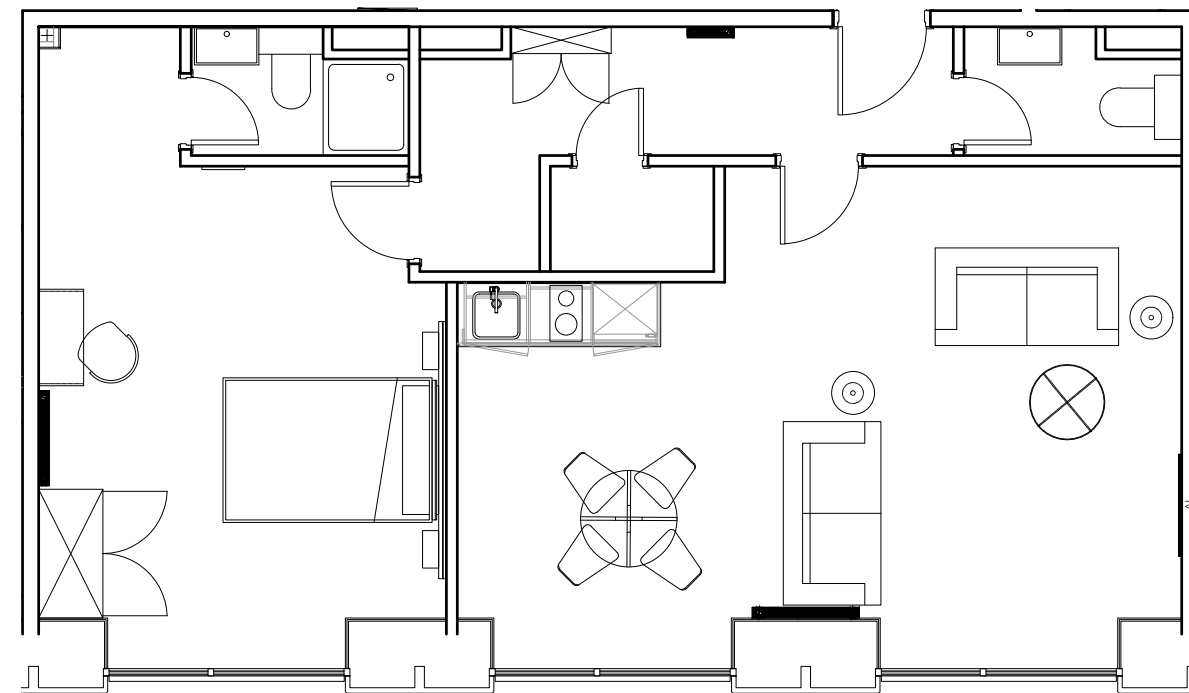

Apartment 503

Unit type: 1 bed

Floor: 5th

Size: 58.5 m²

Disclaimer Our property images and details are for reference purposes only. The images (including computer generated images) and details of the properties (and any communal or otherwise available areas) we make available are illustrative and are representative and for guidance purposes only. Individual properties may therefore differ. All images, photographs and dimensions are not intended to be relied upon for, nor to form part of, any contract unless specifically incorporated in writing into the contract. Although we have made every effort to display and detail the properties carefully and in a way which is not misleading to you, we cannot guarantee their accuracy.