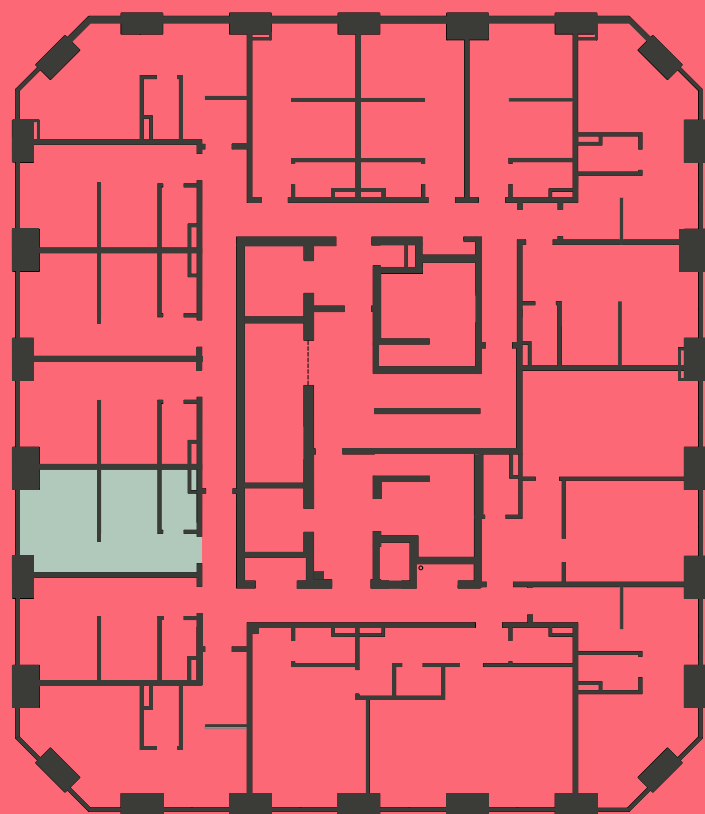

City Co-Living Newcastle

Apartment 506

Unit type: Studio

Floor: 5th

Size: 19 m²

Disclaimer Our property images and details are for reference purposes only. The images (including computer generated images) and details of the properties (and any communal or otherwise available areas) we make available are illustrative and are representative and for guidance purposes only. Individual properties may therefore differ. All images, photographs and dimensions are not intended to be relied upon for, nor to form part of, any contract unless specifically incorporated in writing into the contract. Although we have made every effort to display and detail the properties carefully and in a way which is not misleading to you, we cannot guarantee their accuracy.