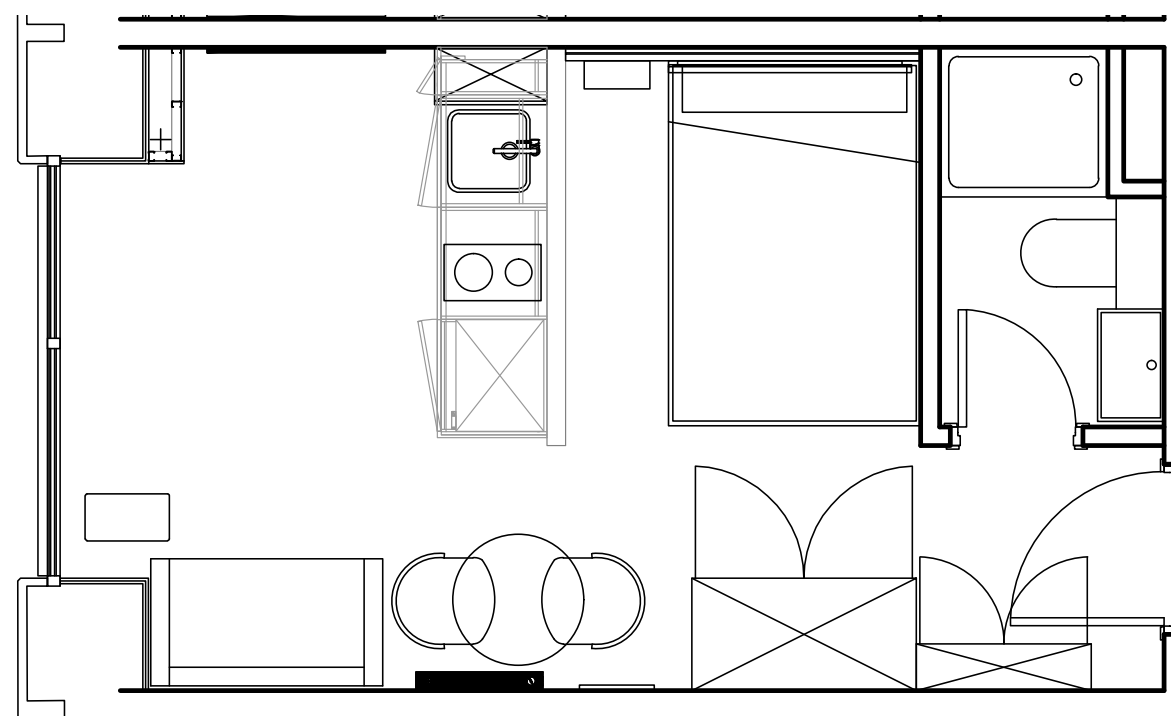

City Co-Living Newcastle

Apartment 506

Unit type: Studio

Floor: 5th

Size: 19 m²

Disclaimer Our property images and details are for reference purposes only. The images (including computer generated images) and details of the properties (and any communal or otherwise available areas) we make available are illustrative and are representative and for guidance purposes only. Individual properties may therefore differ. All images, photographs and dimensions are not intended to be relied upon for, nor to form part of, any contract unless specifically incorporated in writing into the contract. Although we have made every effort to display and detail the properties carefully and in a way which is not misleading to you, we cannot guarantee their accuracy.