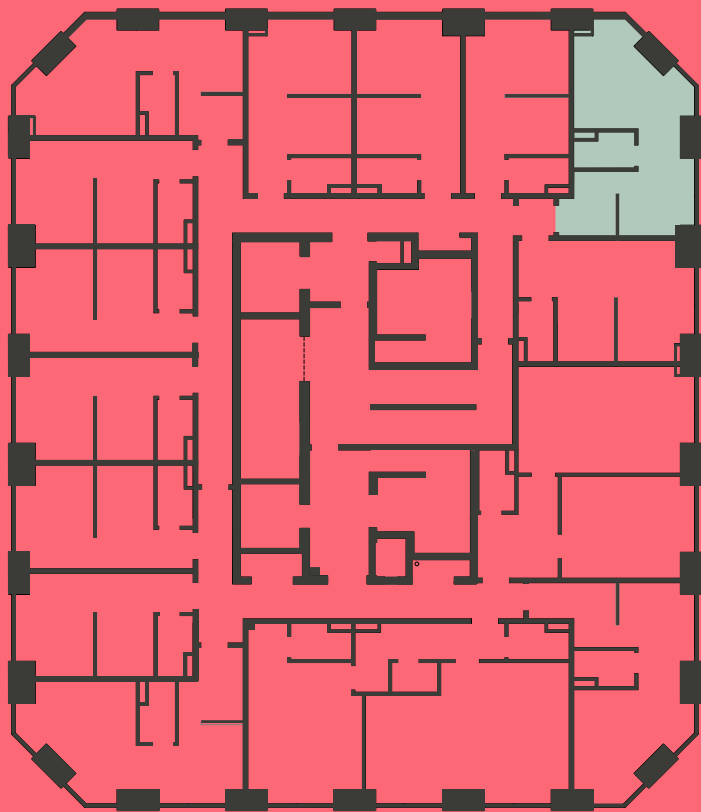

City Co-Living Newcastle

Apartment 514

Unit type: Studio

Floor: 5th

Size: 23 m²

Disclaimer Our property images and details are for reference purposes only. The images (including computer generated images) and details of the properties (and any communal or otherwise available areas) we make available are illustrative and are representative and for guidance purposes only. Individual properties may therefore differ. All images, photographs and dimensions are not intended to be relied upon for, nor to form part of, any contract unless specifically incorporated in writing into the contract. Although we have made every effort to display and detail the properties carefully and in a way which is not misleading to you, we cannot guarantee their accuracy.