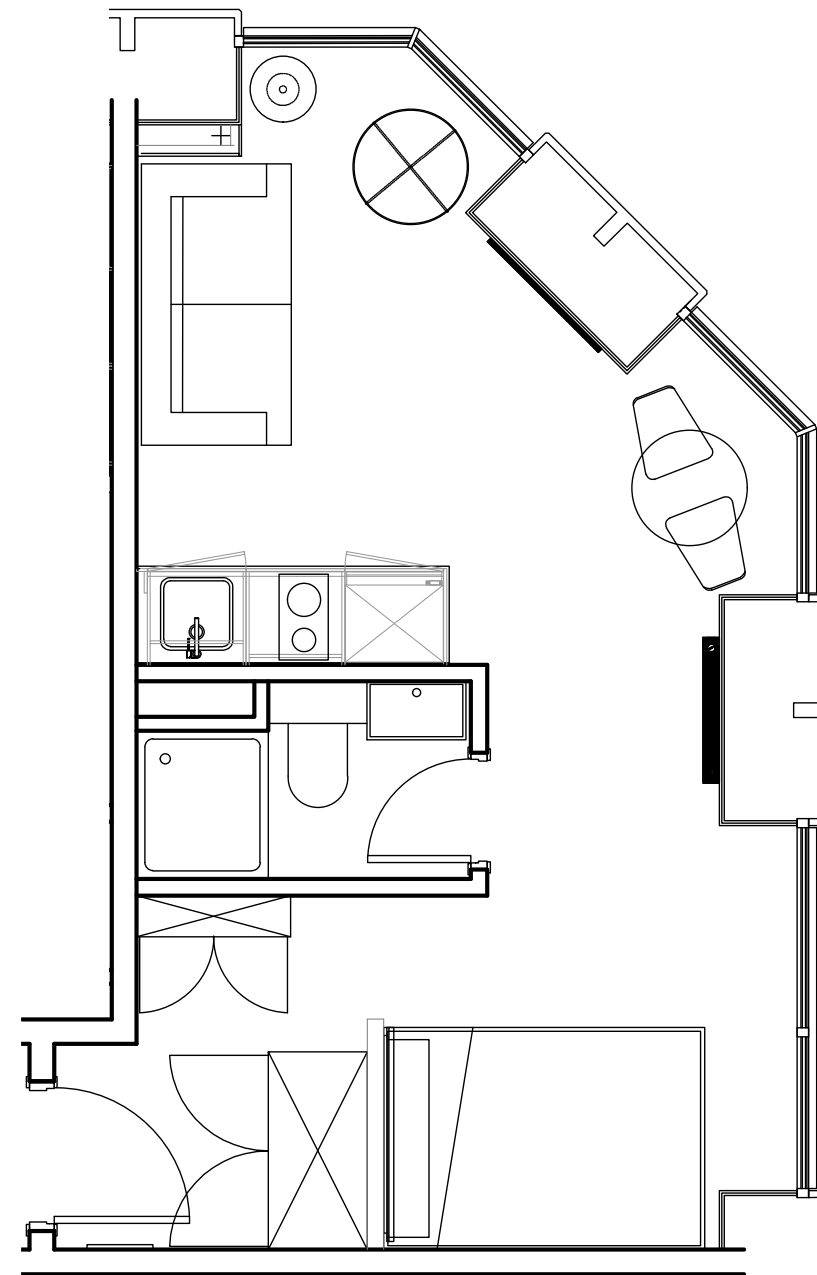

City Co-Living Newcastle

Apartment 514

Unit type: Studio

Floor: 5th

Size: 23 m²

Disclaimer Our property images and details are for reference purposes only. The images (including computer generated images) and details of the properties (and any communal or otherwise available areas) we make available are illustrative and are representative and for guidance purposes only. Individual properties may therefore differ. All images, photographs and dimensions are not intended to be relied upon for, nor to form part of, any contract unless specifically incorporated in writing into the contract. Although we have made every effort to display and detail the properties carefully and in a way which is not misleading to you, we cannot guarantee their accuracy.