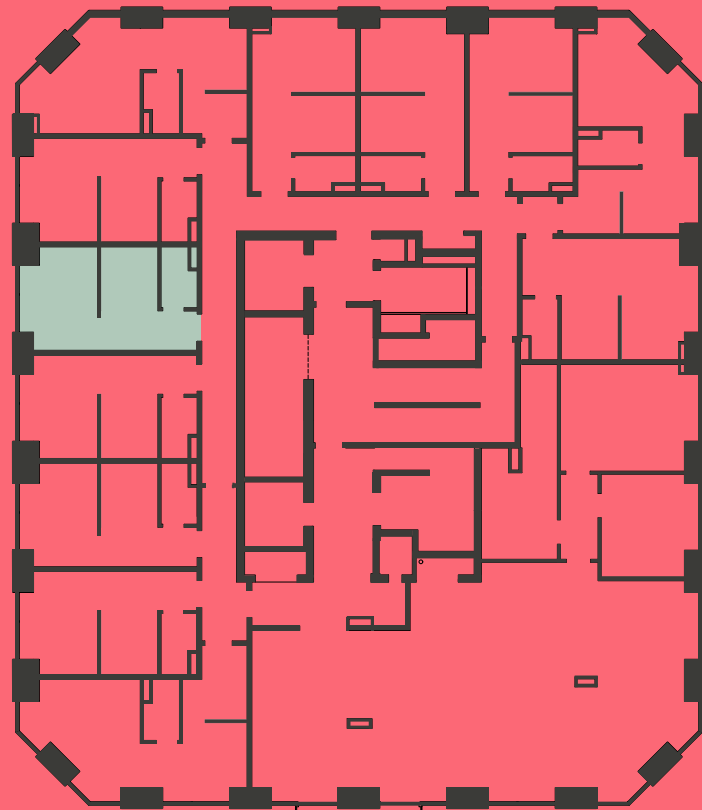

City Co-Living Newcastle

Apartment 605

Unit type: Studio

Floor: 6th

Size: 19 m²

Disclaimer Our property images and details are for reference purposes only. The images (including computer generated images) and details of the properties (and any communal or otherwise available areas) we make available are illustrative and are representative and for guidance purposes only. Individual properties may therefore differ. All images, photographs and dimensions are not intended to be relied upon for, nor to form part of, any contract unless specifically incorporated in writing into the contract. Although we have made every effort to display and detail the properties carefully and in a way which is not misleading to you, we cannot guarantee their accuracy.