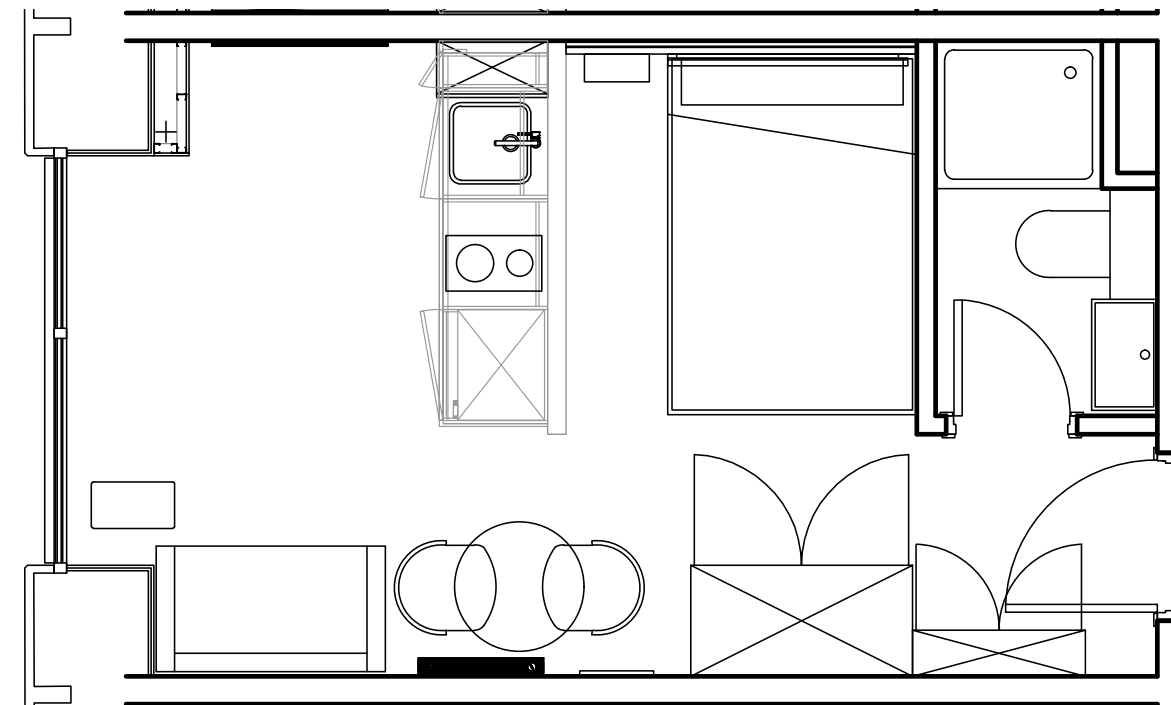

City Co-Living Newcastle

Apartment 605

Unit type: Studio

Floor: 6th

Size: 19 m²

Disclaimer Our property images and details are for reference purposes only. The images (including computer generated images) and details of the properties (and any communal or otherwise available areas) we make available are illustrative and are representative and for guidance purposes only. Individual properties may therefore differ. All images, photographs and dimensions are not intended to be relied upon for, nor to form part of, any contract unless specifically incorporated in writing into the contract. Although we have made every effort to display and detail the properties carefully and in a way which is not misleading to you, we cannot guarantee their accuracy.