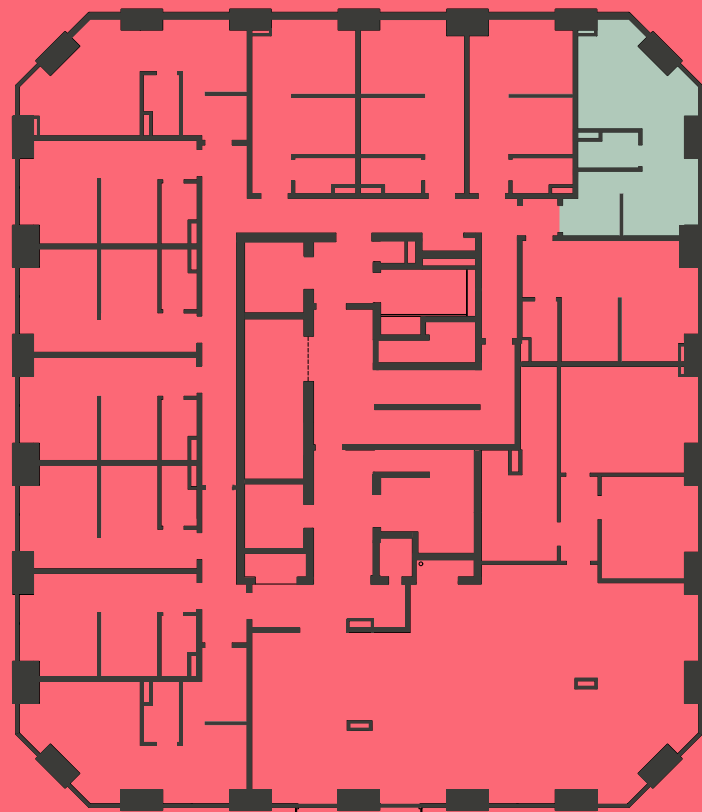

City Co-Living Newcastle

Apartment 611

Unit type: Studio

Floor: 6th

Size: 23 m²

Disclaimer Our property images and details are for reference purposes only. The images (including computer generated images) and details of the properties (and any communal or otherwise available areas) we make available are illustrative and are representative and for guidance purposes only. Individual properties may therefore differ. All images, photographs and dimensions are not intended to be relied upon for, nor to form part of, any contract unless specifically incorporated in writing into the contract. Although we have made every effort to display and detail the properties carefully and in a way which is not misleading to you, we cannot guarantee their accuracy.