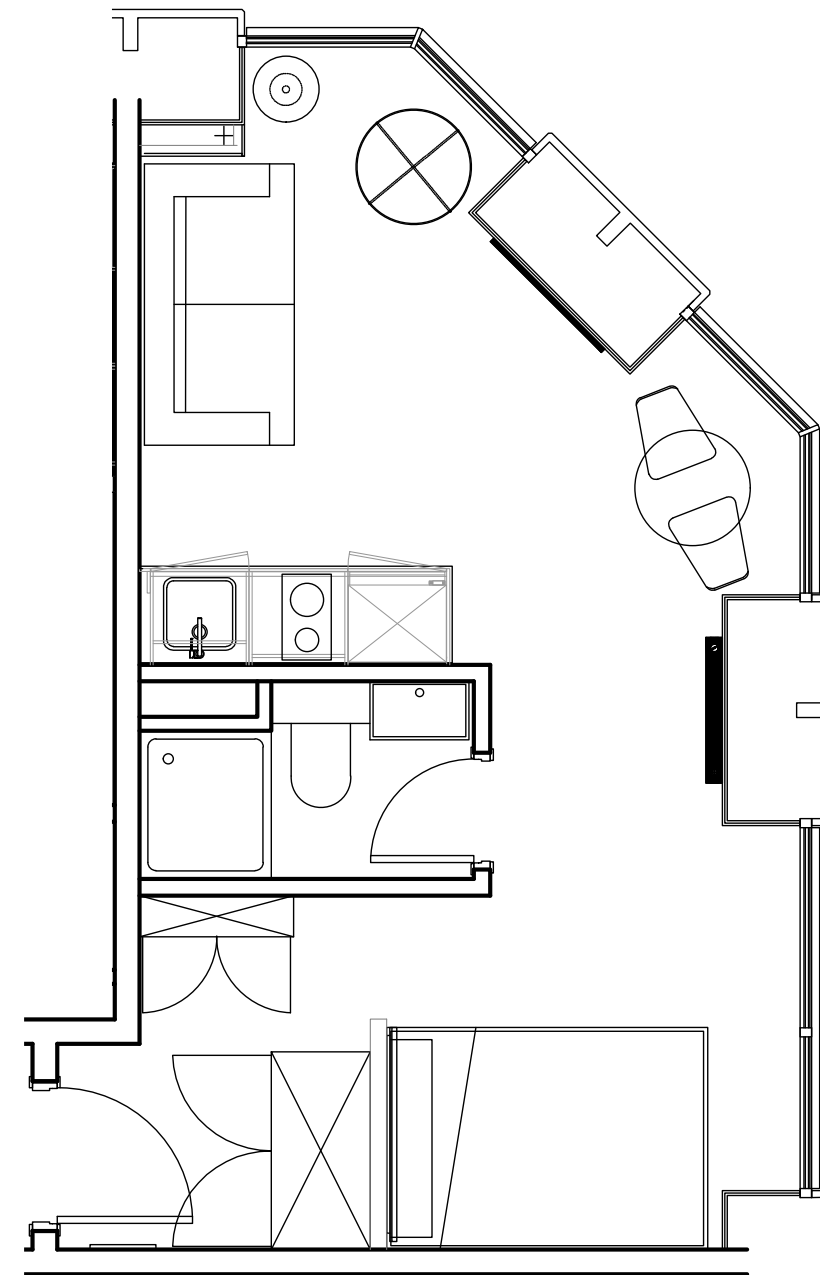

City Co-Living Newcastle

Apartment 611

Unit type: Studio

Floor: 6th

Size: 23 m²

Disclaimer Our property images and details are for reference purposes only. The images (including computer generated images) and details of the properties (and any communal or otherwise available areas) we make available are illustrative and are representative and for guidance purposes only. Individual properties may therefore differ. All images, photographs and dimensions are not intended to be relied upon for, nor to form part of, any contract unless specifically incorporated in writing into the contract. Although we have made every effort to display and detail the properties carefully and in a way which is not misleading to you, we cannot guarantee their accuracy.