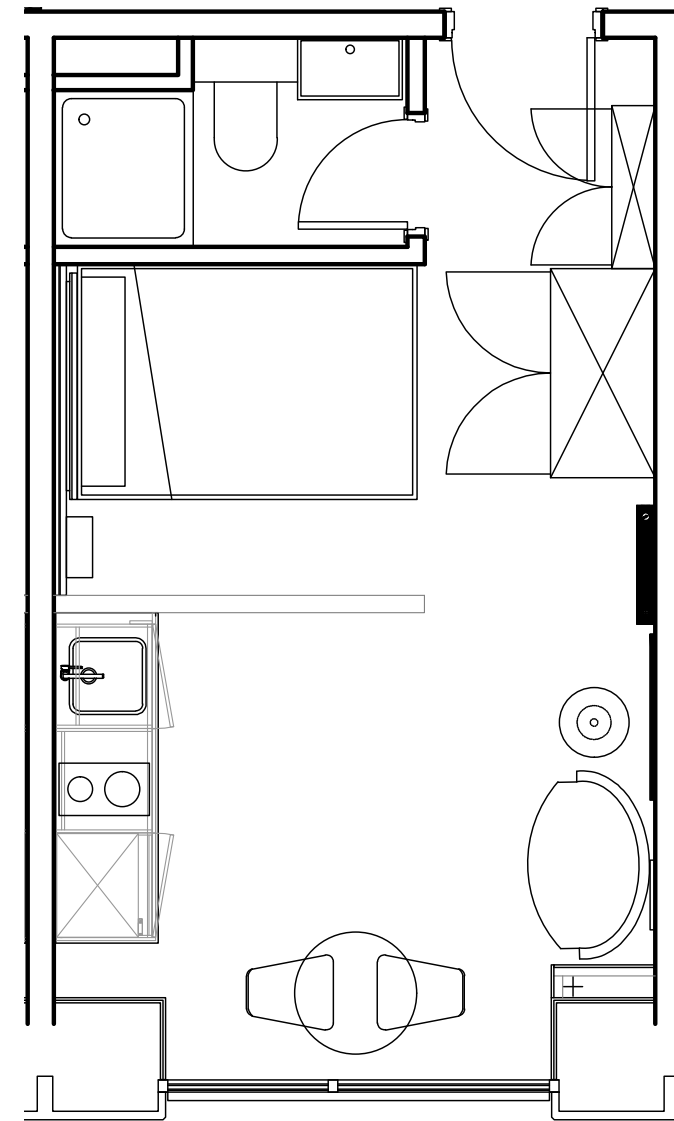

Apartment 704

Unit type: Studio

Floor: 7th

Size: 19.5 m²

Disclaimer Our property images and details are for reference purposes only. The images (including computer generated images) and details of the properties (and any communal or otherwise available areas) we make available are illustrative and are representative and for guidance purposes only. Individual properties may therefore differ. All images, photographs and dimensions are not intended to be relied upon for, nor to form part of, any contract unless specifically incorporated in writing into the contract. Although we have made every effort to display and detail the properties carefully and in a way which is not misleading to you, we cannot guarantee their accuracy.