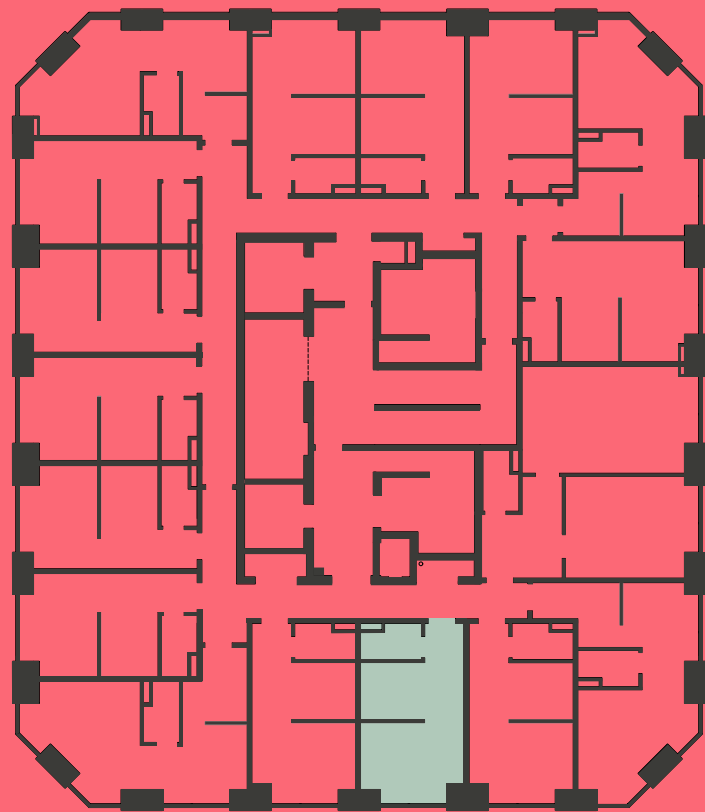

Apartment 704

Unit type: Studio

Floor: 7th

Size: 19.5 m²

Disclaimer Our property images and details are for reference purposes only. The images (including computer generated images) and details of the properties (and any communal or otherwise available areas) we make available are illustrative and are representative and for guidance purposes only. Individual properties may therefore differ. All images, photographs and dimensions are not intended to be relied upon for, nor to form part of, any contract unless specifically incorporated in writing into the contract. Although we have made every effort to display and detail the properties carefully and in a way which is not misleading to you, we cannot guarantee their accuracy.