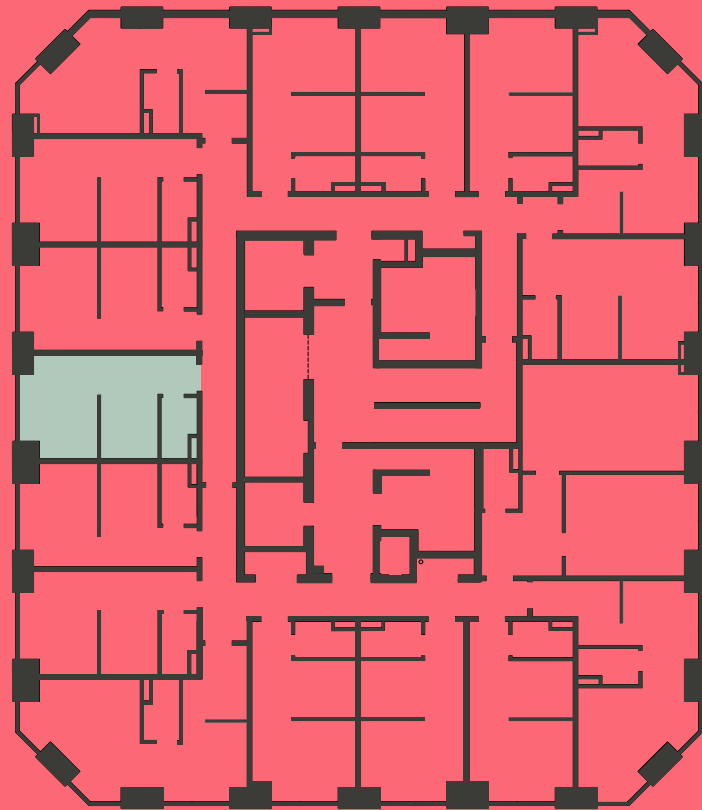

City Co-Living Newcastle

Apartment 709

Unit type: Studio

Floor: 7th

Size: 19 m²

Disclaimer Our property images and details are for reference purposes only. The images (including computer generated images) and details of the properties (and any communal or otherwise available areas) we make available are illustrative and are representative and for guidance purposes only. Individual properties may therefore differ. All images, photographs and dimensions are not intended to be relied upon for, nor to form part of, any contract unless specifically incorporated in writing into the contract. Although we have made every effort to display and detail the properties carefully and in a way which is not misleading to you, we cannot guarantee their accuracy.