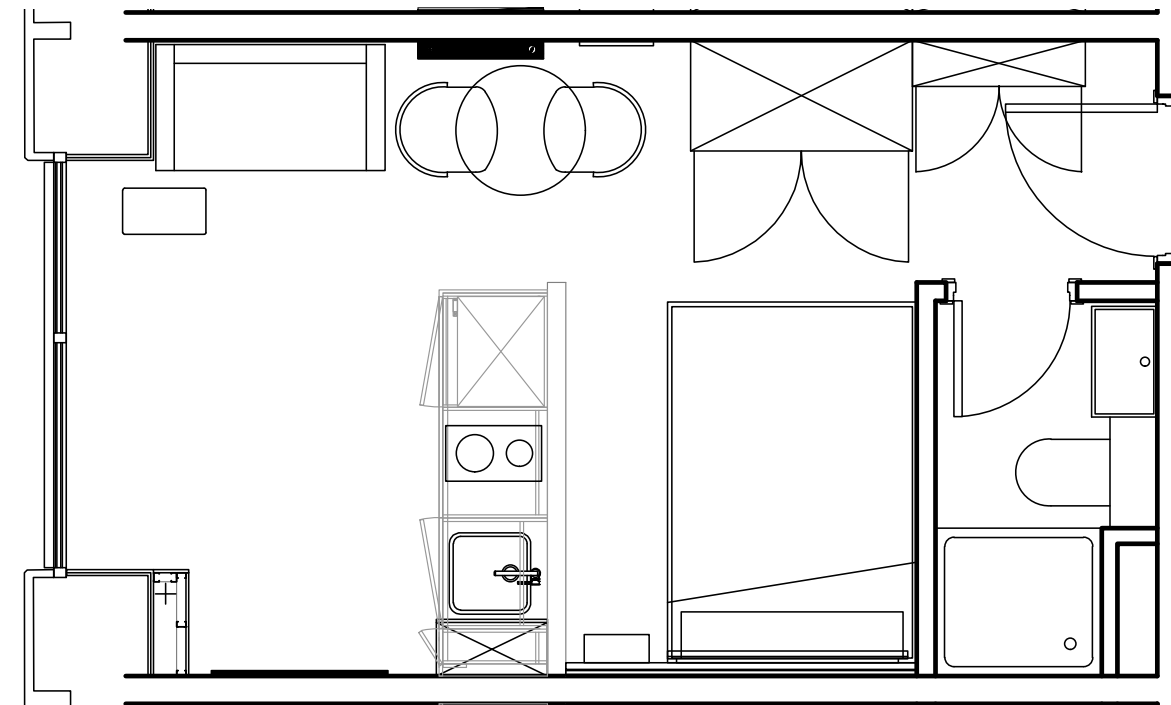

City Co-Living Newcastle

Apartment 709

Unit type: Studio

Floor: 7th

Size: 19 m²

Disclaimer Our property images and details are for reference purposes only. The images (including computer generated images) and details of the properties (and any communal or otherwise available areas) we make available are illustrative and are representative and for guidance purposes only. Individual properties may therefore differ. All images, photographs and dimensions are not intended to be relied upon for, nor to form part of, any contract unless specifically incorporated in writing into the contract. Although we have made every effort to display and detail the properties carefully and in a way which is not misleading to you, we cannot guarantee their accuracy.