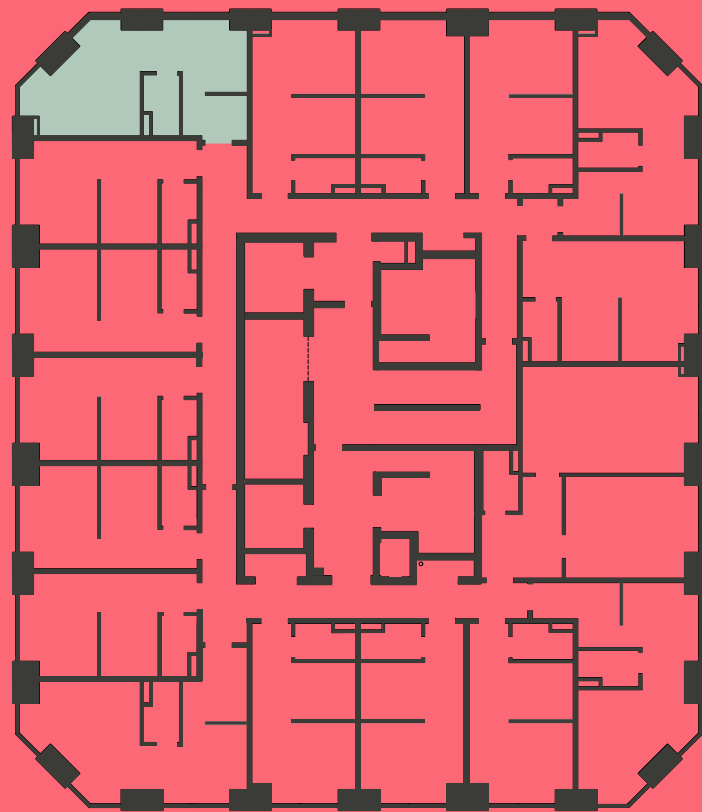

Apartment 712

Unit type: Studio

Floor: 7th

Size: 23 m²

****Disclaimer** Our property images and details are for reference purposes only. The images (including computer generated images) and details of the properties (and any communal or otherwise available areas) we make available are illustrative and are representative and for guidance purposes only. Individual properties may therefore differ. All images, photographs and dimensions are not intended to be relied upon for, nor to form part of, any contract unless specifically incorporated in writing into the contract. Although we have made every effort to display and detail the properties carefully and in a way which is not misleading to you, we cannot guarantee their accuracy.**