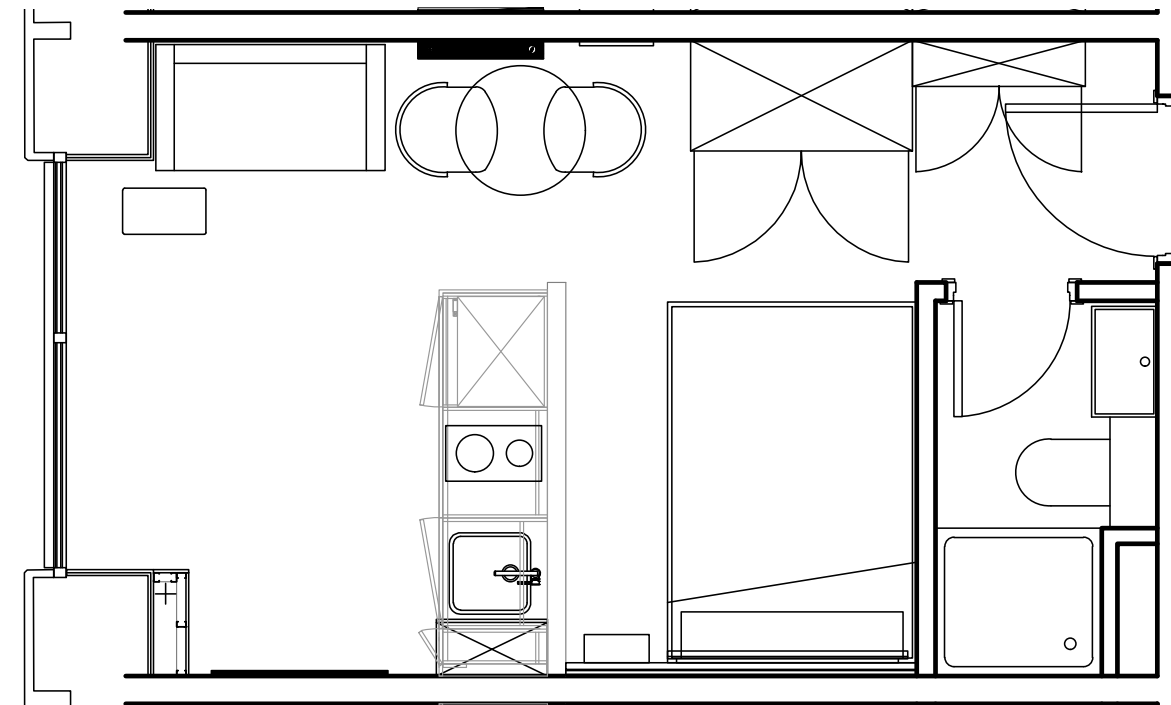

City Co-Living Newcastle

Apartment 809

Unit type: Studio

Floor: 8th

Size: 19 m²

Disclaimer Our property images and details are for reference purposes only. The images (including computer generated images) and details of the properties (and any communal or otherwise available areas) we make available are illustrative and are representative and for guidance purposes only. Individual properties may therefore differ. All images, photographs and dimensions are not intended to be relied upon for, nor to form part of, any contract unless specifically incorporated in writing into the contract. Although we have made every effort to display and detail the properties carefully and in a way which is not misleading to you, we cannot guarantee their accuracy.