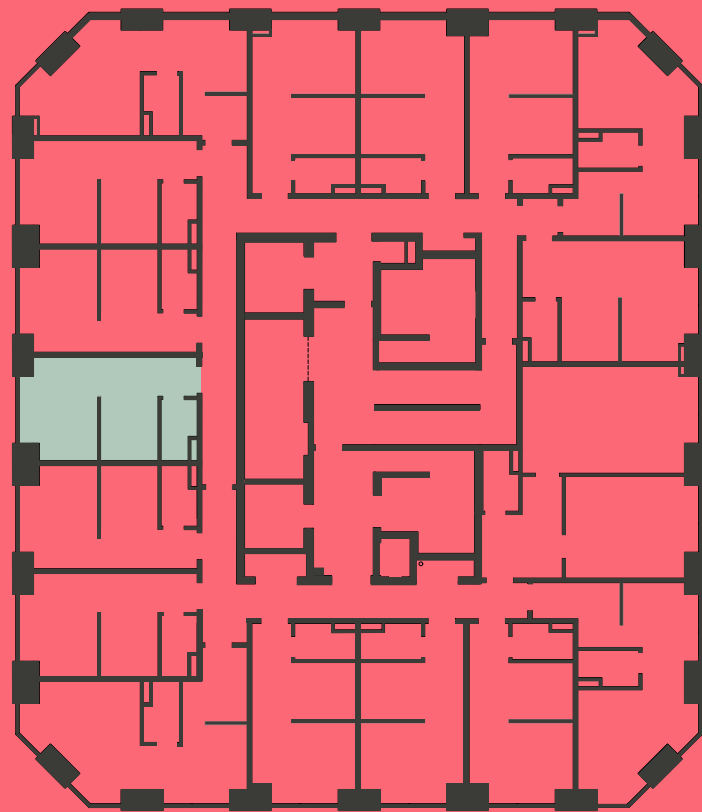

City Co-Living Newcastle

Apartment 809

Unit type: Studio

Floor: 8th

Size: 19 m²

Disclaimer Our property images and details are for reference purposes only. The images (including computer generated images) and details of the properties (and any communal or otherwise available areas) we make available are illustrative and are representative and for guidance purposes only. Individual properties may therefore differ. All images, photographs and dimensions are not intended to be relied upon for, nor to form part of, any contract unless specifically incorporated in writing into the contract. Although we have made every effort to display and detail the properties carefully and in a way which is not misleading to you, we cannot guarantee their accuracy.