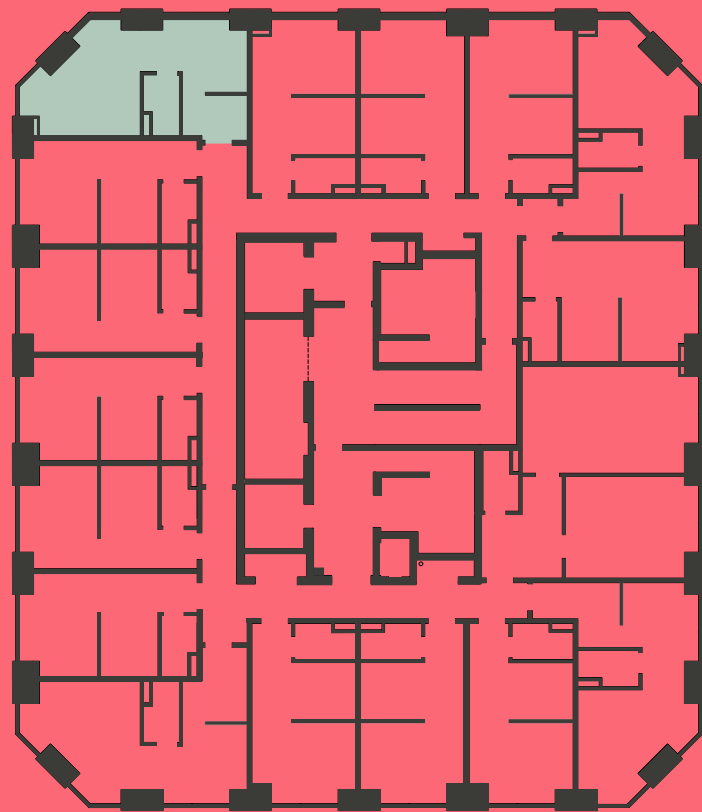

Apartment 812

Unit type: Studio

Floor: 8th

Size: 23 m²

Disclaimer Our property images and details are for reference purposes only. The images (including computer generated images) and details of the properties (and any communal or otherwise available areas) we make available are illustrative and are representative and for guidance purposes only. Individual properties may therefore differ. All images, photographs and dimensions are not intended to be relied upon for, nor to form part of, any contract unless specifically incorporated in writing into the contract. Although we have made every effort to display and detail the properties carefully and in a way which is not misleading to you, we cannot guarantee their accuracy.