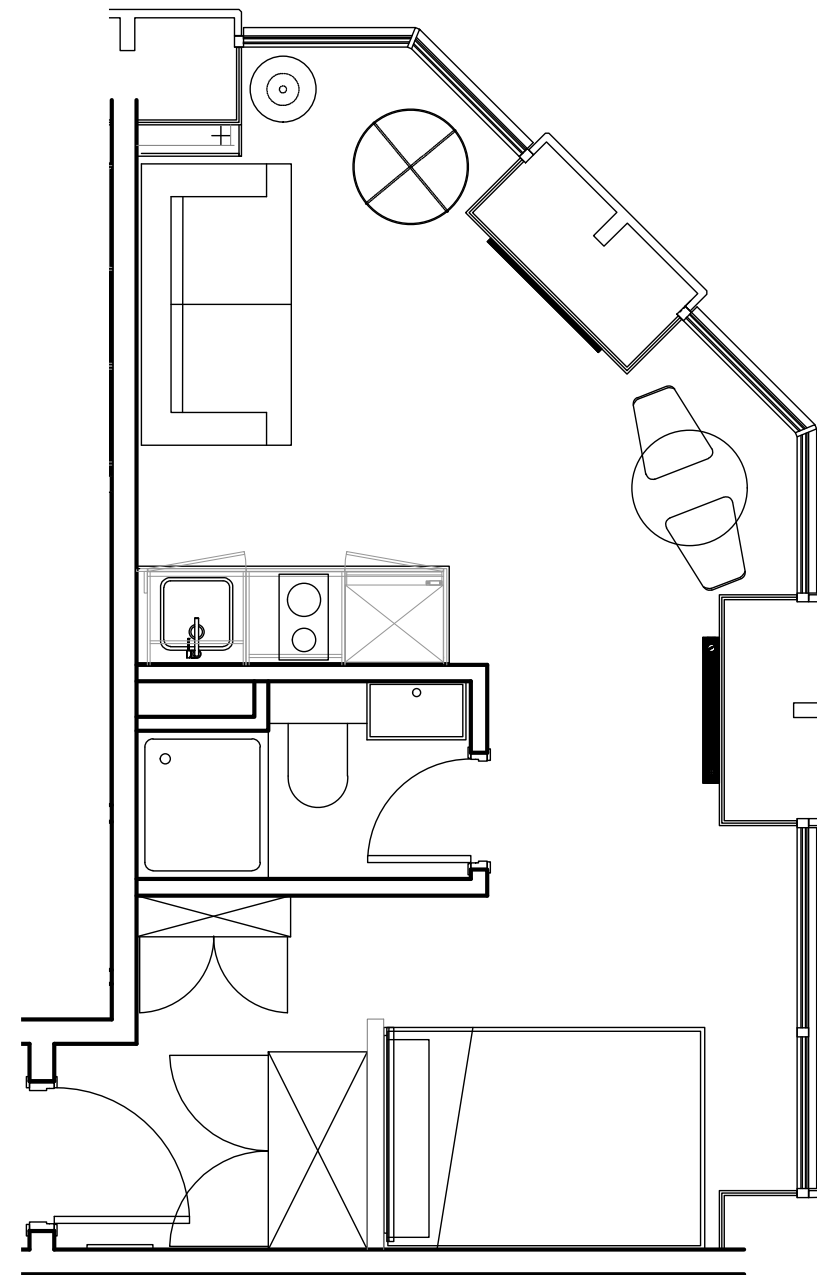

## Apartment 816

Unit type: Studio

Floor: 8th

Size: 23 m<sup>2</sup>

\*\*Disclaimer Our property images and details are for reference purposes only. The images (including computer generated images) and details of the properties (and any communal or otherwise available areas) we make available are illustrative and are representative and for guidance purposes only. Individual properties may therefore differ. All images, photographs and dimensions are not intended to be relied upon for, nor to form part of, any contract unless specifically incorporated in writing into the contract. Although we have made every effort to display and detail the properties carefully and in a way which is not misleading to you, we cannot guarantee their accuracy.\*\*