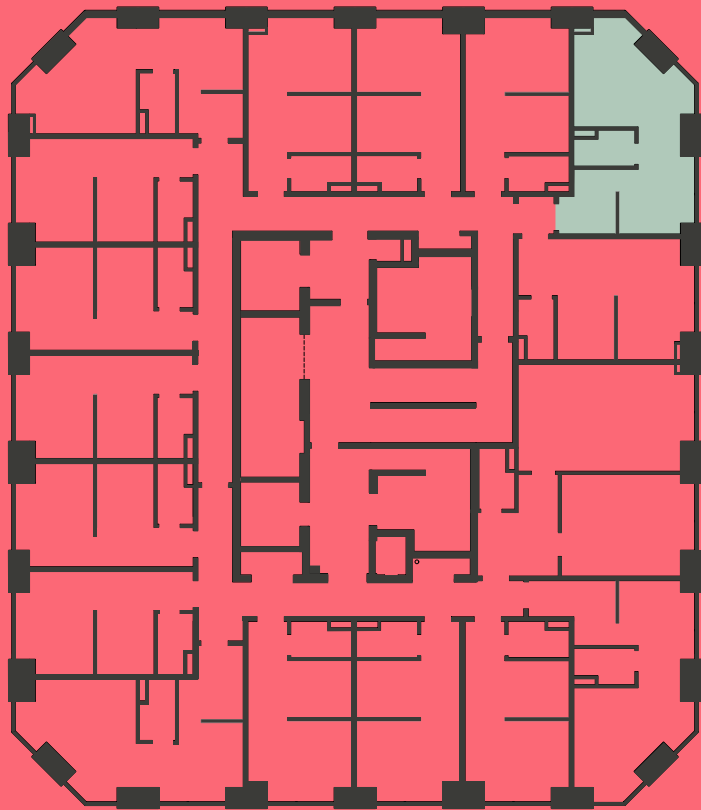

## Apartment 816

Unit type: Studio

Floor: 8th

Size: 23 m<sup>2</sup>

\*\*Disclaimer Our property images and details are for reference purposes only. The images (including computer generated images) and details of the properties (and any communal or otherwise available areas) we make available are illustrative and are representative and for guidance purposes only. Individual properties may therefore differ. All images, photographs and dimensions are not intended to be relied upon for, nor to form part of, any contract unless specifically incorporated in writing into the contract. Although we have made every effort to display and detail the properties carefully and in a way which is not misleading to you, we cannot guarantee their accuracy.\*\*