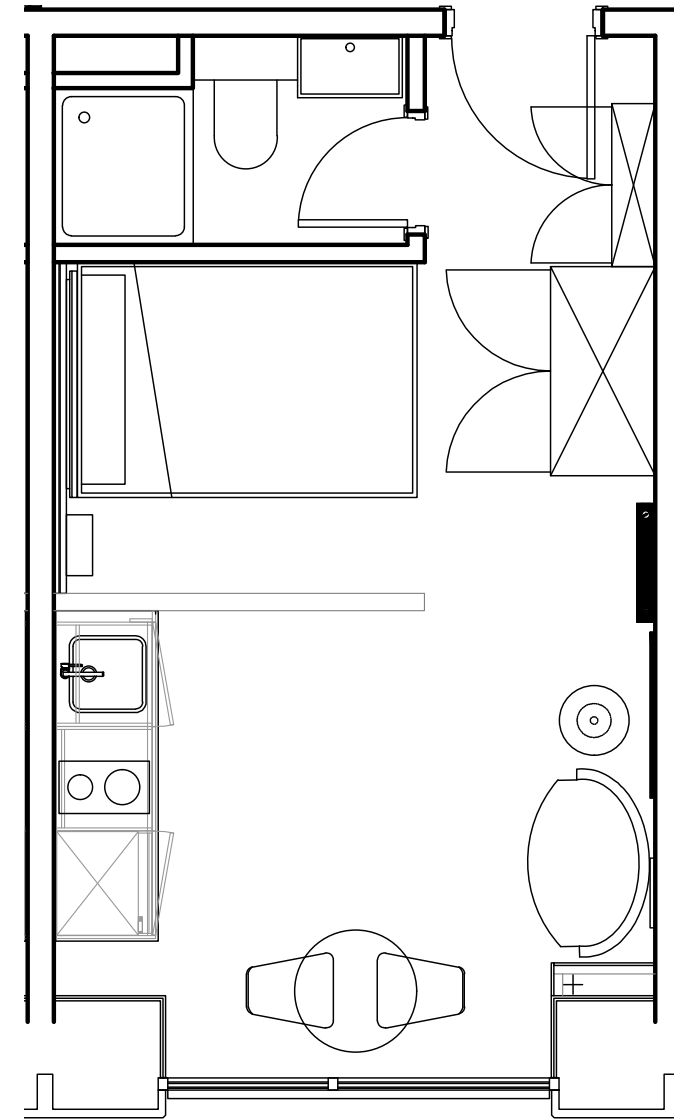

**Apartment 904**

Unit type: Studio

Floor: 9th

Size: 19.5 m<sup>2</sup>

\*\*Disclaimer Our property images and details are for reference purposes only. The images (including computer generated images) and details of the properties (and any communal or otherwise available areas) we make available are illustrative and are representative and for guidance purposes only. Individual properties may therefore differ. All images, photographs and dimensions are not intended to be relied upon for, nor to form part of, any contract unless specifically incorporated in writing into the contract. Although we have made every effort to display and detail the properties carefully and in a way which is not misleading to you, we cannot guarantee their accuracy.\*\*