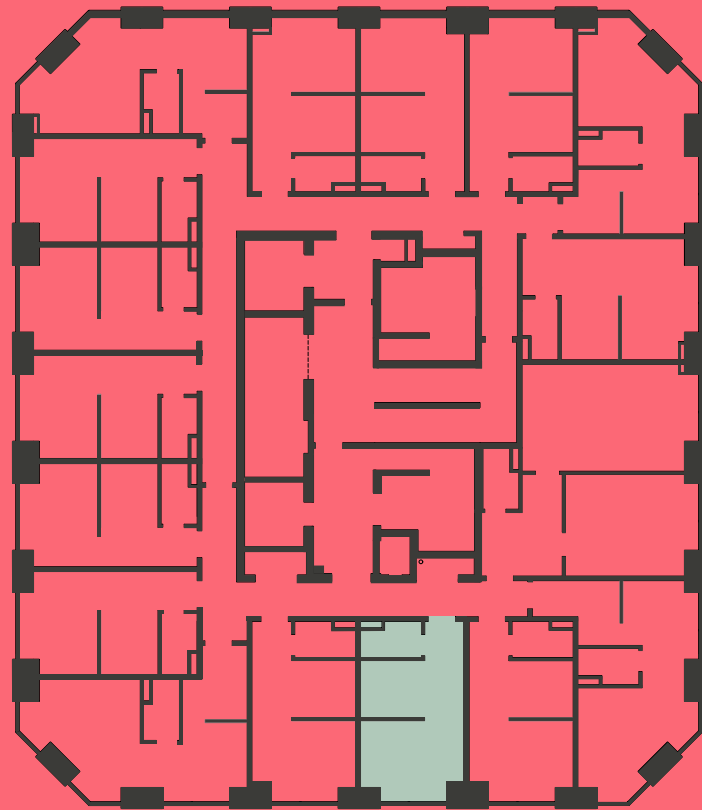

**Apartment 904**

Unit type: Studio

Floor: 9th

Size: 19.5 m<sup>2</sup>

\*\*Disclaimer Our property images and details are for reference purposes only. The images (including computer generated images) and details of the properties (and any communal or otherwise available areas) we make available are illustrative and are representative and for guidance purposes only. Individual properties may therefore differ. All images, photographs and dimensions are not intended to be relied upon for, nor to form part of, any contract unless specifically incorporated in writing into the contract. Although we have made every effort to display and detail the properties carefully and in a way which is not misleading to you, we cannot guarantee their accuracy.\*\*