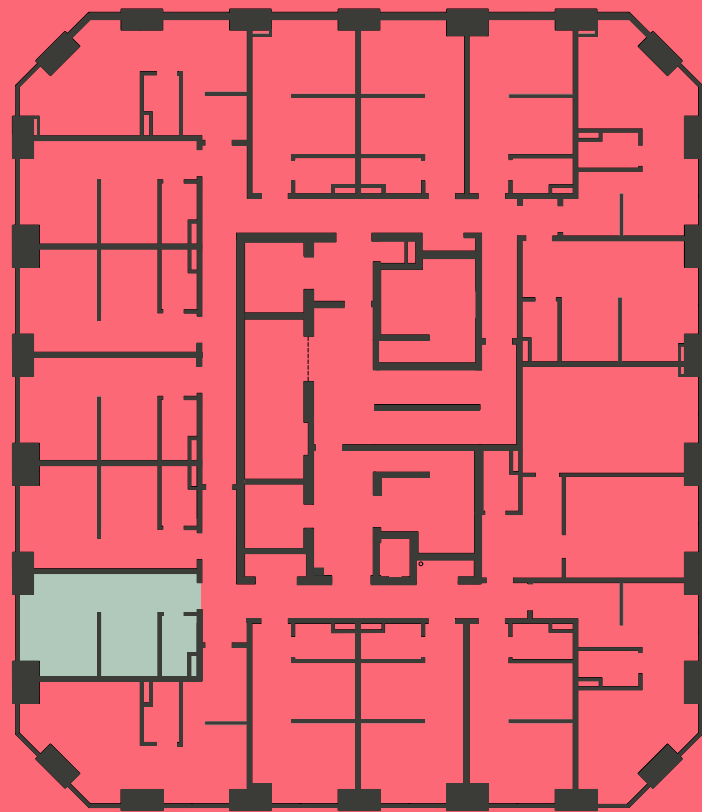

Apartment 907

Unit type: Studio

Floor: 9th

Size: 19 m²

Disclaimer Our property images and details are for reference purposes only. The images (including computer generated images) and details of the properties (and any communal or otherwise available areas) we make available are illustrative and are representative and for guidance purposes only. Individual properties may therefore differ. All images, photographs and dimensions are not intended to be relied upon for, nor to form part of, any contract unless specifically incorporated in writing into the contract. Although we have made every effort to display and detail the properties carefully and in a way which is not misleading to you, we cannot guarantee their accuracy.