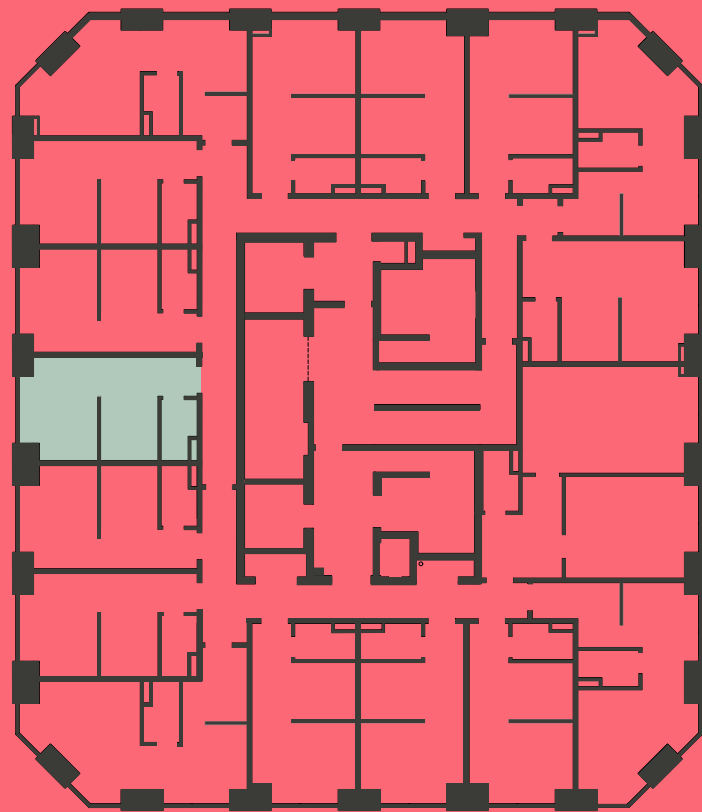

## Apartment 909

Unit type: Studio

Floor: 9th

Size: 19 m<sup>2</sup>

\*\*Disclaimer Our property images and details are for reference purposes only. The images (including computer generated images) and details of the properties (and any communal or otherwise available areas) we make available are illustrative and are representative and for guidance purposes only. Individual properties may therefore differ. All images, photographs and dimensions are not intended to be relied upon for, nor to form part of, any contract unless specifically incorporated in writing into the contract. Although we have made every effort to display and detail the properties carefully and in a way which is not misleading to you, we cannot guarantee their accuracy.\*\*