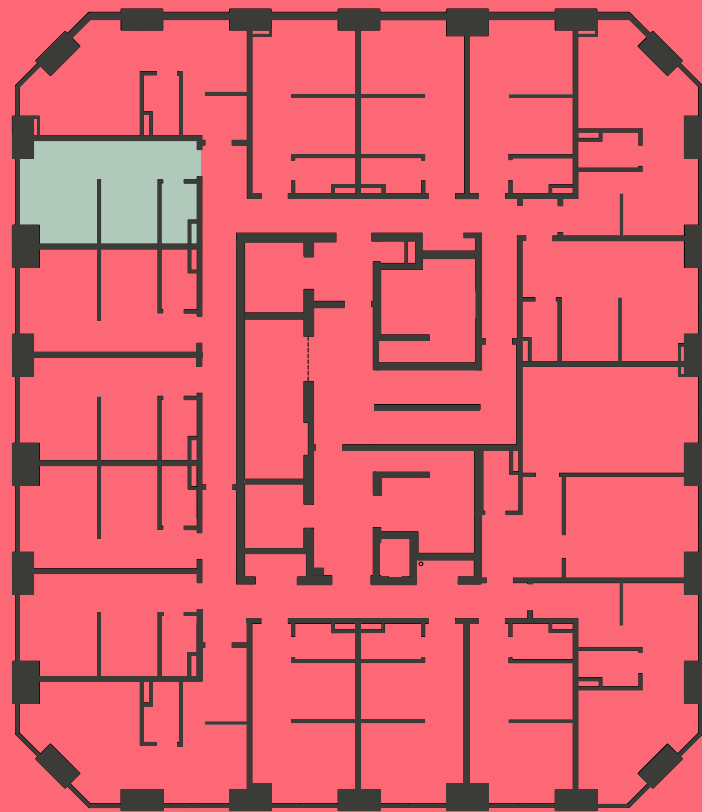

## Apartment 911

Unit type: Studio

Floor: 9th

Size: 19 m<sup>2</sup>

\*\*Disclaimer Our property images and details are for reference purposes only. The images (including computer generated images) and details of the properties (and any communal or otherwise available areas) we make available are illustrative and are representative and for guidance purposes only. Individual properties may therefore differ. All images, photographs and dimensions are not intended to be relied upon for, nor to form part of, any contract unless specifically incorporated in writing into the contract. Although we have made every effort to display and detail the properties carefully and in a way which is not misleading to you, we cannot guarantee their accuracy.\*\*