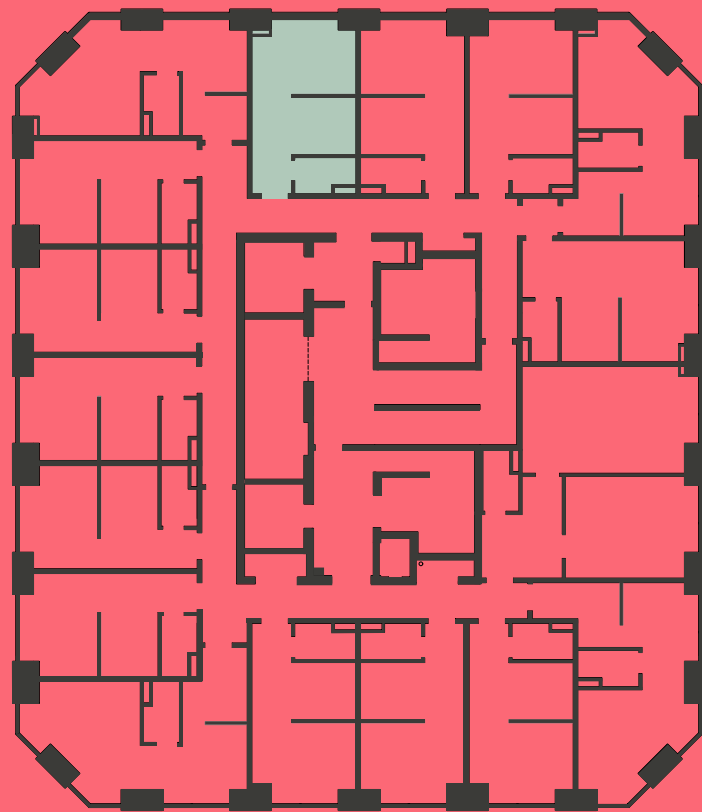

Apartment 913

Unit type: Studio

Floor: 9th

Size: 19 m²

****Disclaimer** Our property images and details are for reference purposes only. The images (including computer generated images) and details of the properties (and any communal or otherwise available areas) we make available are illustrative and are representative and for guidance purposes only. Individual properties may therefore differ. All images, photographs and dimensions are not intended to be relied upon for, nor to form part of, any contract unless specifically incorporated in writing into the contract. Although we have made every effort to display and detail the properties carefully and in a way which is not misleading to you, we cannot guarantee their accuracy.**