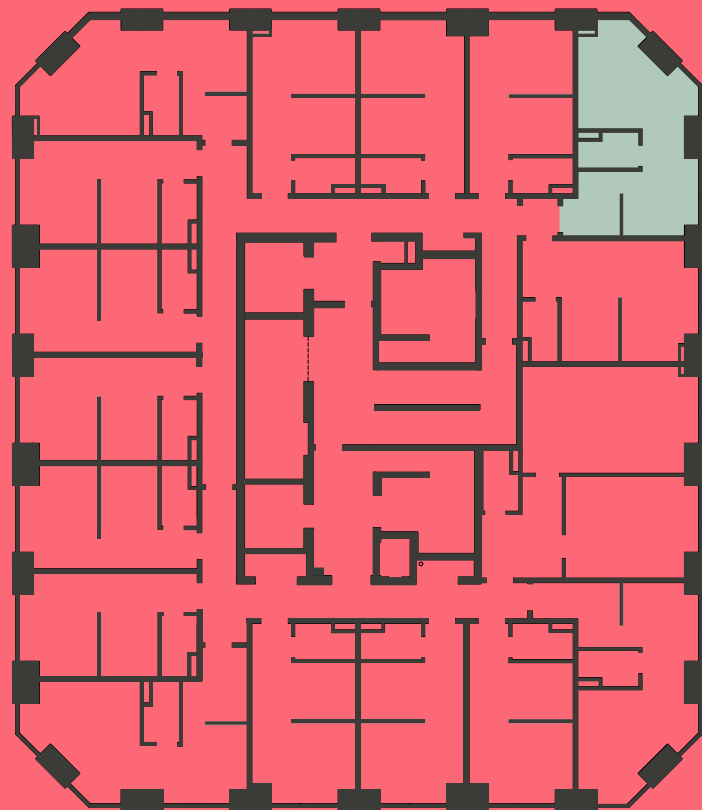

## Apartment 916

Unit type: Studio

Floor: 9th

Size: 23 m<sup>2</sup>

\*\*Disclaimer Our property images and details are for reference purposes only. The images (including computer generated images) and details of the properties (and any communal or otherwise available areas) we make available are illustrative and are representative and for guidance purposes only. Individual properties may therefore differ. All images, photographs and dimensions are not intended to be relied upon for, nor to form part of, any contract unless specifically incorporated in writing into the contract. Although we have made every effort to display and detail the properties carefully and in a way which is not misleading to you, we cannot guarantee their accuracy.\*\*