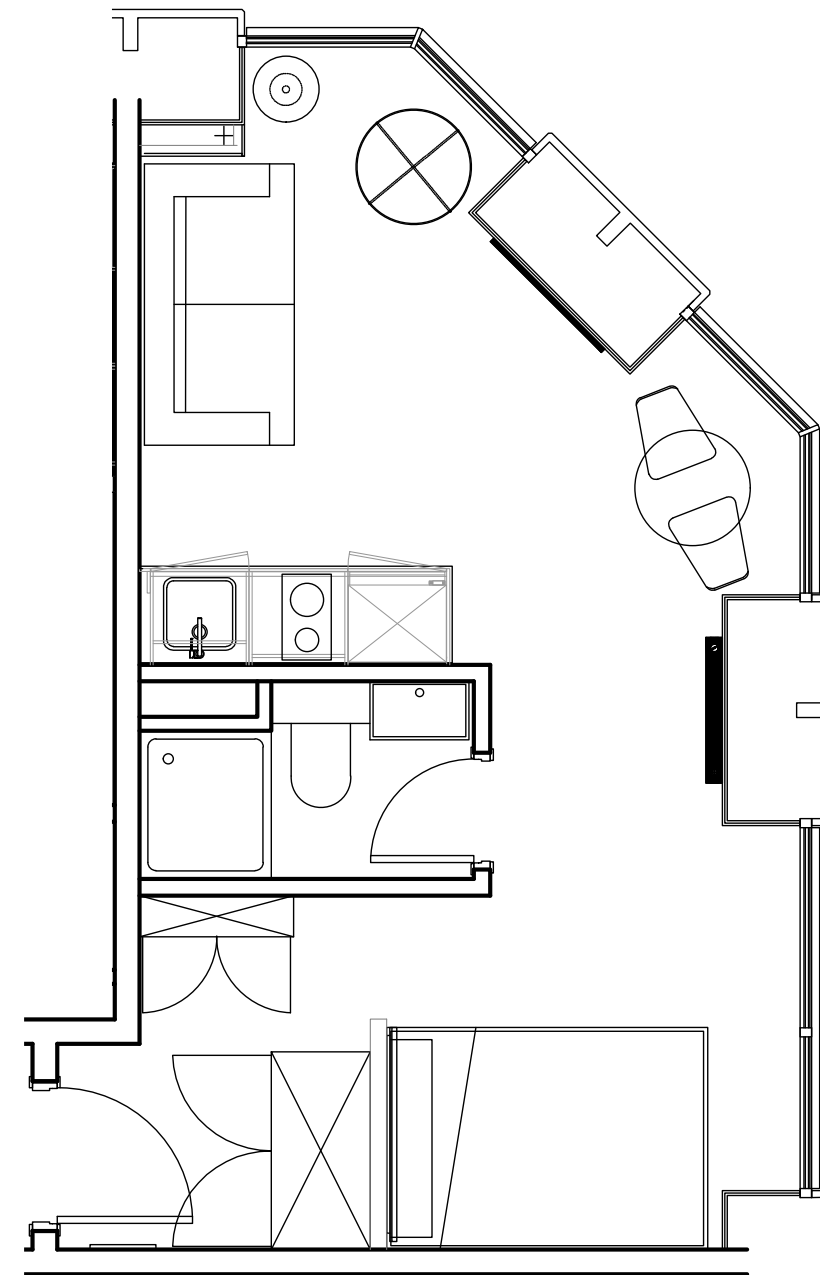

## Apartment 916

Unit type: Studio

Floor: 9th

Size: 23 m<sup>2</sup>

\*\*Disclaimer Our property images and details are for reference purposes only. The images (including computer generated images) and details of the properties (and any communal or otherwise available areas) we make available are illustrative and are representative and for guidance purposes only. Individual properties may therefore differ. All images, photographs and dimensions are not intended to be relied upon for, nor to form part of, any contract unless specifically incorporated in writing into the contract. Although we have made every effort to display and detail the properties carefully and in a way which is not misleading to you, we cannot guarantee their accuracy.\*\*